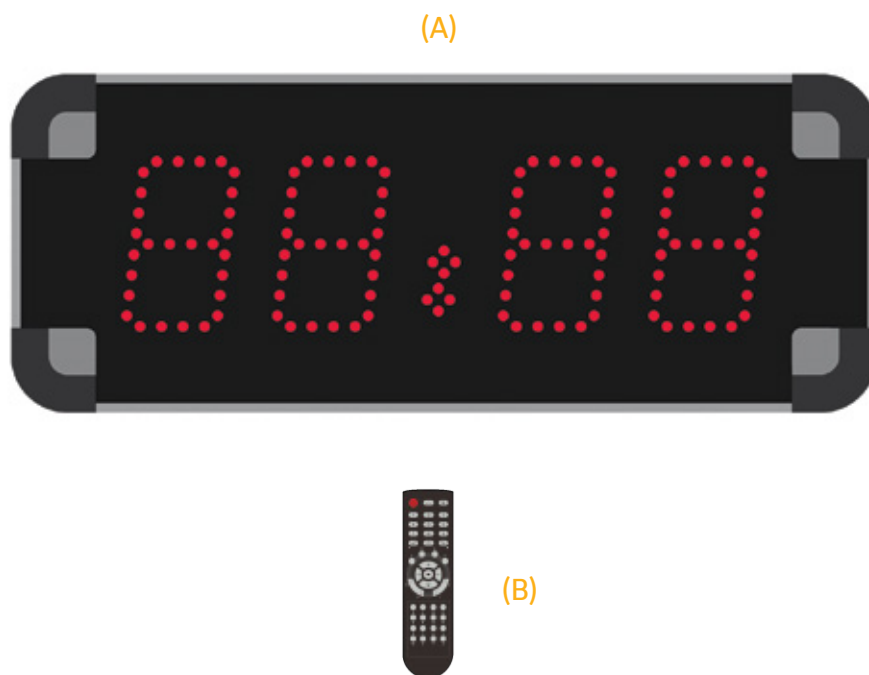

TABLE TOP MULTISPORT SCOREBOARD WITH TOUCHSCREEN SCOREPAD

With a viewing distance of up to 35m and digit height of 9cm, the Stramatel HH9 is an indoor electronic single sided timing system. Designed for timing of running & cycling.

FEATURES

- 👁 35m max. viewing distance
- 90mm high LED score display
- Indoor use
- Infrared remote control
- Programming of the brightness (4 luminosity levels available)
- Unbreakable and anti-reflection polycarbonate front face

TECHNICAL DATA

| | |
|---------------------------|---------------------------------------|
| Dimensions: | L460 x H180 x D90mm |
| Weight: | 3kg |
| Scoreboard construction: | Powder coated aluminium/polycarbonate |
| Optimal viewing distance: | 35m |
| Viewing angle: | 160° |
| Power supply: | 230V-50/60Hz |
| Communication: | HF radio |

W: www.sportserve.co.uk

E: sales@sportserve.co.uk

T: 0114 272 7733

DISPLAY DIMENSIONS

- (A) Timer / Counter / Time of Day
- (B) Wireless remote control

4 red 9cm digits

W: www.sportserve.co.uk

E: sales@sportserve.co.uk