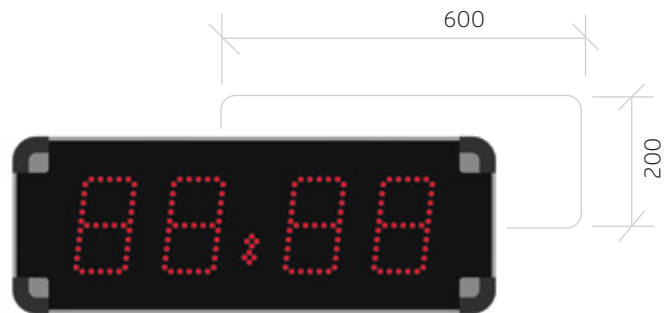

TABLE TOP MULTISPORT SCOREBOARD WITH TOUCHSCREEN SCOREPAD

With a viewing distance of up to 50m and digit height of 12cm, the Stramatel HH12 is an indoor electronic single sided timing system. Designed for timing of running & cycling.

FEATURES

- 👁️ 50m max. viewing distance
- 120mm high LED score display
- Indoor use
- Infrared remote control
- Programming of the brightness (4 luminosity levels available)
- Unbreakable and anti-reflection polycarbonate front face

TECHNICAL DATA

Dimensions:	L600 x H200 x D90mm
Weight:	6kg
Scoreboard construction:	Powder coated aluminium/polycarbonate
Optimal viewing distance:	50m
Viewing angle:	160°
Power supply:	230V-50/60Hz
Communication:	HF radio

W: www.sportserve.co.uk

E: sales@sportserve.co.uk

T: 0114 272 7733

DISPLAY DIMENSIONS

- (A) Timer / Counter / Time of Day
- (B) Wireless remote control

4 red 12cm digits

W: www.sportserve.co.uk

E: sales@sportserve.co.uk