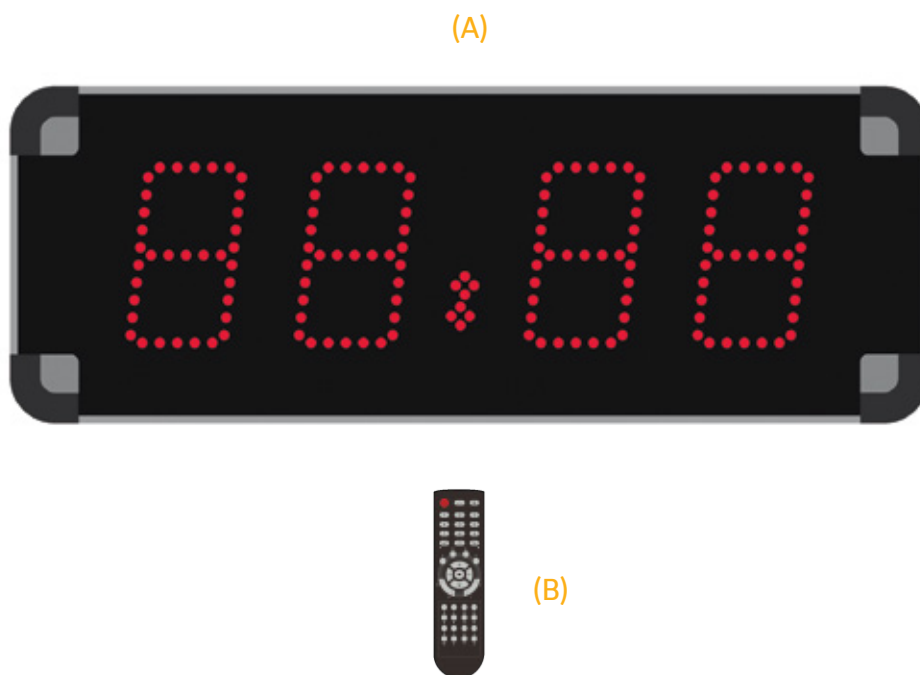

TABLE TOP MULTISPORT SCOREBOARD WITH TOUCHSCREEN SCOREPAD

With a viewing distance of up to 50m and digit height of 12cm, the Stramatel HH12 is an indoor electronic single sided timing system. Designed for timing of running & cycling.

FEATURES

- 👁️ 50m max. viewing distance
- 120mm high LED score display
- Indoor use
- Infrared remote control
- Programming of the brightness (4 luminosity levels available)
- Unbreakable and anti-reflection polycarbonate front face

TECHNICAL DATA

Dimensions:	L600 x H200 x D90mm
Weight:	6kg
Scoreboard construction:	Powder coated aluminium/polycarbonate
Optimal viewing distance:	50m
Viewing angle:	160°
Power supply:	230V-50/60Hz
Communication:	HF radio

W: www.sportserve.co.uk

E: sales@sportserve.co.uk

T: 0114 272 7733

DISPLAY DIMENSIONS

- (A) Timer / Counter / Time of Day
- (B) Wireless remote control

4 red 12cm digits

W: www.sportserve.co.uk

E: sales@sportserve.co.uk