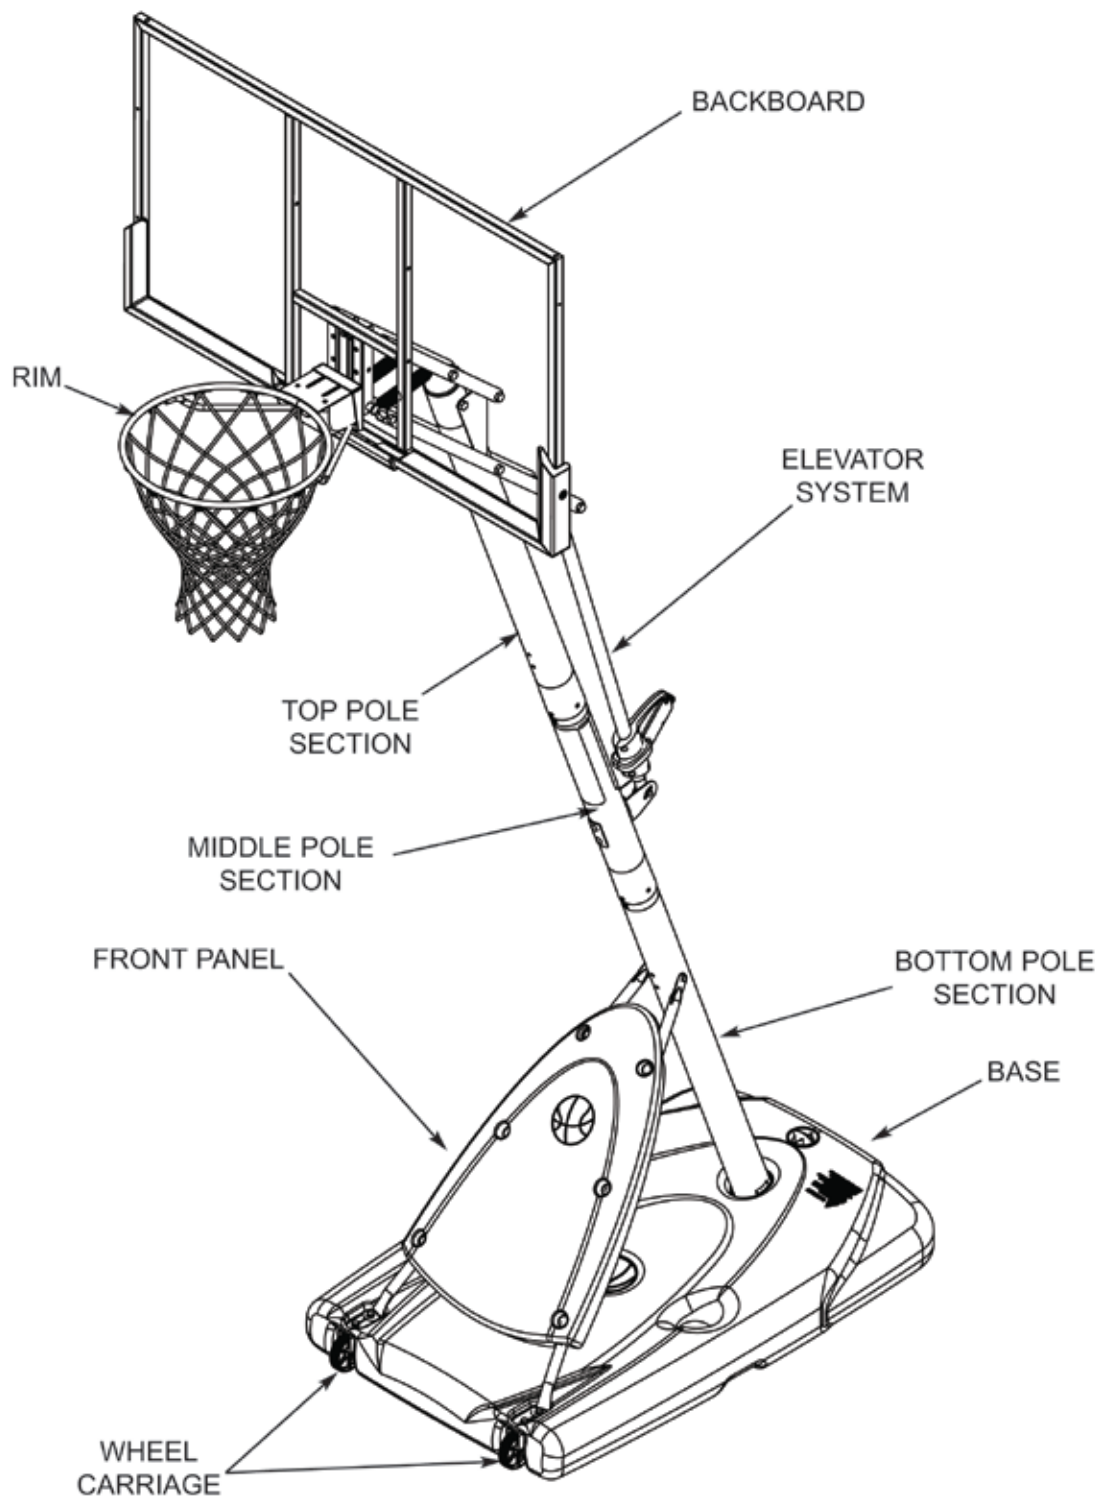

FRONT VIEW

BASKETBALL UNIT

W: www.sportserve.co.uk

E: sales@sportserve.co.uk

T: 0114 272 7733