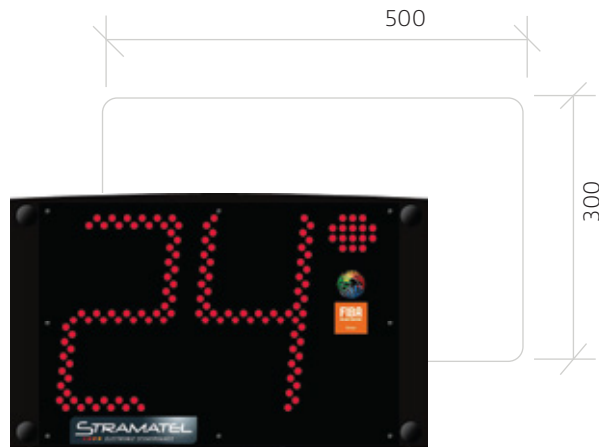

TABLE TOP MULTISPORT SCOREBOARD WITH TOUCHSCREEN SCOREPAD

With a viewing distance of 100m. FIBA approved Shotclocks with an digit height of 23cm. Designed as a stand alone timing system with 24/14 second reset button for in game use.

FEATURES

- 👁 100m max. viewing distance
- 230mm high LED score display
- Display 24/14 sec shotclock
- Timepad keyboard
- External horn
- Two display units, control console and cables

TECHNICAL DATA

Dimensions:	L500 x H300 x D65mm
Weight:	5kg
Scoreboard construction:	Powder coated aluminium/polycarbonate
Optimal viewing distance:	100m
Viewing angle:	160°
Power supply:	230V / 50-60Hz, 33VA
Communication:	Scoreboard link by wire or HF radio

W: www.sportserve.co.uk

E: sales@sportserve.co.uk

T: 0114 272 7733

DISPLAY DIMENSIONS

- (A) Shot clock (14/24sec to 0) 2 red 23cm digits
- (B) Clock stopped indicator: 5cm red diameter
- (C) Shotclock Console