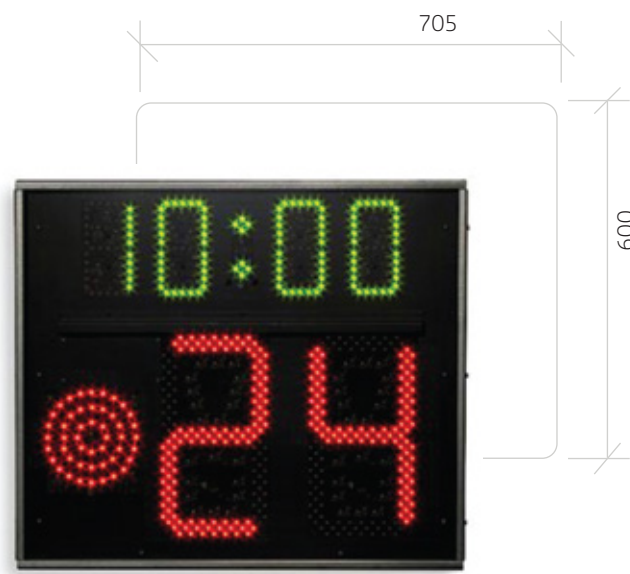

TABLE TOP MULTISPORT SCOREBOARD WITH TOUCHSCREEN SCOREPAD

With a viewing distance of 130m. The Favero FS-24s are wired FIBA level 2 one-sided display shotclocks, indicating the time left to attempt a field goal. They are basket mounted and synchronised with the Favero electronic scoreboard.

FEATURES

- 👁 130m max. viewing distance
- 300mm high LED score display
- 140mm Game clock
- Display 24/14 sec shotclock
- Timepad keyboard
- Integrated horn (120 dB at 1m)
- FIBA level 2 Approved

TECHNICAL DATA

Dimensions:	L705 x H600 x D115mm
Weight:	11kg
Scoreboard construction:	Powder coated aluminium/polycarbonate
Optimal viewing distance:	130m
Viewing angle:	160°
Power supply:	100-240Vac, 50-60Hz, 110VA
Communication:	Wired or HF radio

W: www.sportserve.co.uk

E: sales@sportserve.co.uk

T: 0114 272 7733

DISPLAY DIMENSIONS

- (A) Shot clock (14/24sec to 0)
- (B) Game clock
- (C) Red Light

2 red 25cm digits
 4 yellow 15cm digits
 Diameter 8cm