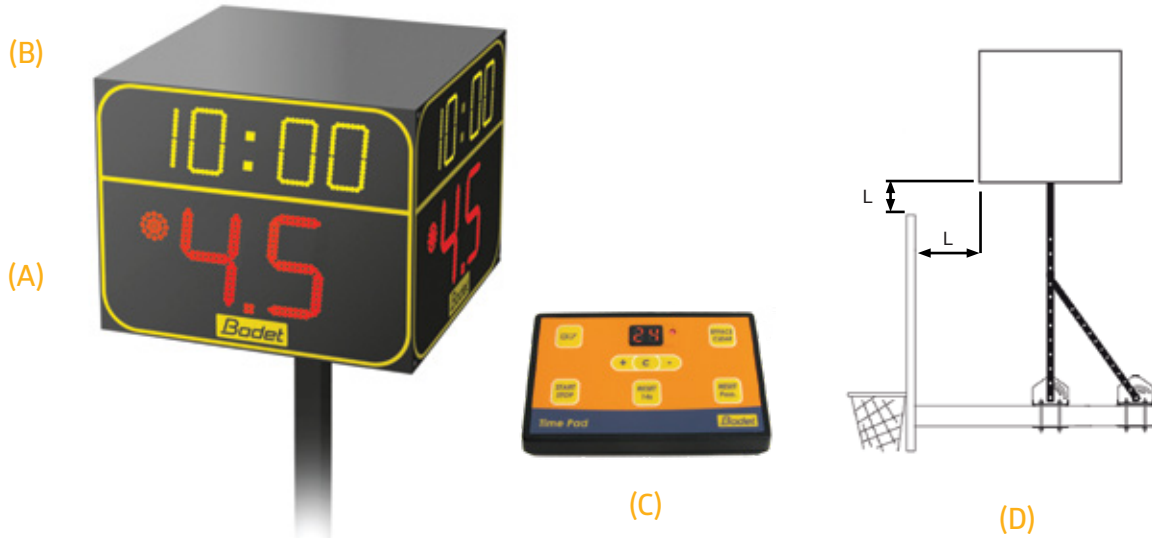

TABLE TOP MULTISPORT SCOREBOARD WITH TOUCHSCREEN SCOREPAD

With a 360° viewing distance of 120m. The Bodet BT6008 are FIBA Level 1 wired basketball 4-sided display shotclocks, indicating the time left to attempt a field goal. They are basket mounted and synchronised with the Bodet electronic scoreboard.

FEATURES

- 120m max. viewing distance
- 250mm high LED score display
- 150mm Game clock
- Display 24/14 sec shotclock
- Timepad keyboard
- Integrated horn (120 dB at 1m)
- 4 sided display

TECHNICAL DATA

Dimensions:	L650 x H590 x D650mm
Weight:	50kg
Scoreboard construction:	Powder coated aluminium/polycarbonate
Optimal viewing distance:	120m
Viewing angle:	160°
Power supply:	230V-50/60Hz
Communication:	Wired or HF radio

W: www.sportserve.co.uk

E: sales@sportserve.co.uk

T: 0114 272 7733

DISPLAY DIMENSIONS

- (A) Shot clock (14/24sec to 0) 2 red 25cm digits
- (B) Game clock 4 yellow 15cm digits
- (C) Timepad Console
- (D) Side View