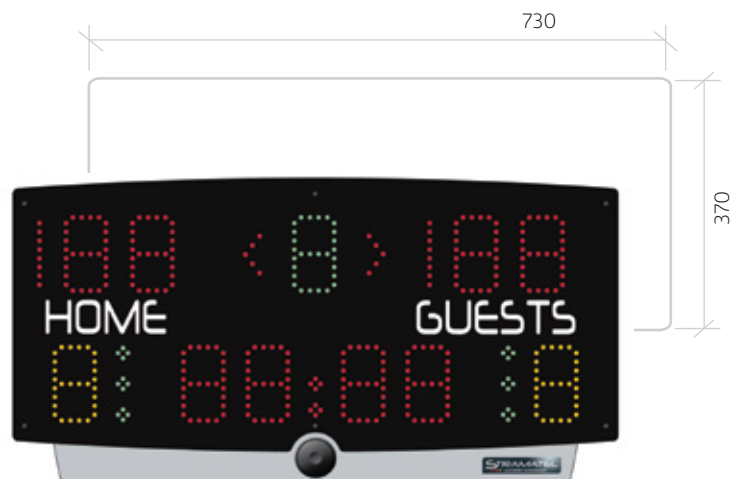

## TABLE TOP MULTISPORT SCOREBOARD WITH SCOREPAD

With a viewing distance of 35m and digit height of 9cm. The Multitop is a portable multisport electronic scoreboard. Ergonomic, portable and easy-to-move, it offers you more freedom for your competitions. It runs on batteries and is equipped with a folding control console.

## FEATURES

- 👁 35m max. viewing distance
- 90mm high LED score display
- Portable scoreboard
- Multisport programme
- Integrated Control console
- Integrated horn (116dB at 1m)

## TECHNICAL DATA

Dimensions:	L730 x H370 x D110mm
Weight:	6kg
Scoreboard construction:	Powder coated aluminium/polycarbonate
Optimal viewing distance:	35m
Viewing angle:	160°
Power supply:	230 V / 110 V (mains or Battery)
Communication:	Integrated Control console

## DISPLAY DIMENSIONS

(A) Score:	3 red 90mm digits per team
(B) Period number:	90mm
(C) Game clock, local time or time-out timer:	90mm
(D) Time-out indicators:	3 green dots per team
(E) Team Fouls:	90mm yellow digit per team
(F) Fixed team names:	Home/Guests
(G) Ball possession:	2 Red Arrows
(H) Integrated keyboard	