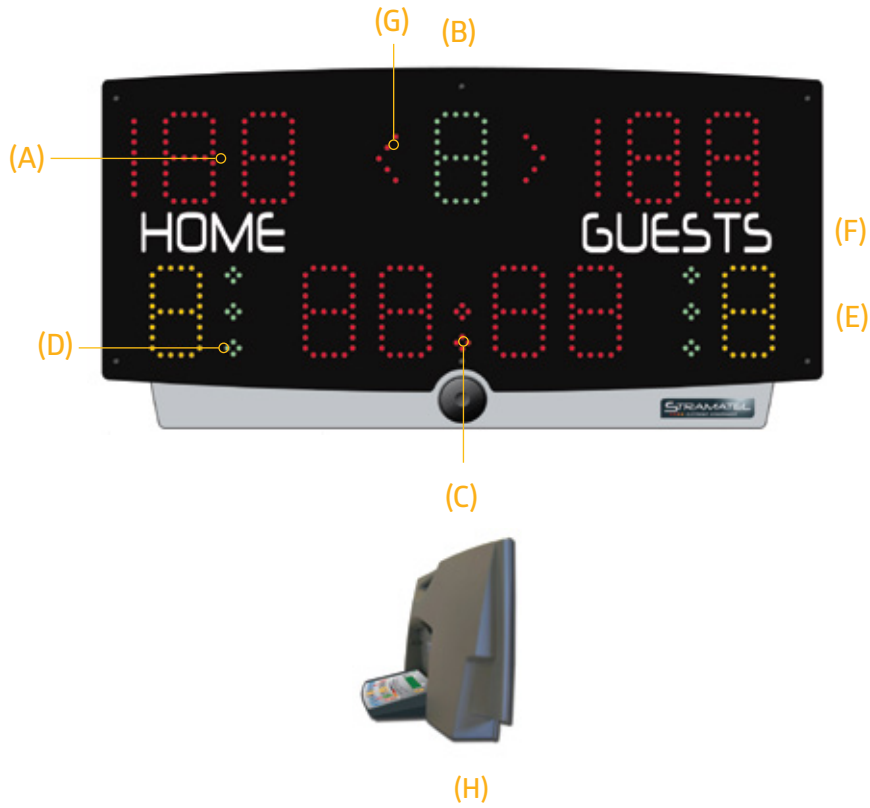

## TABLE TOP MULTISPORT SCOREBOARD WITH SCOREPAD

With a viewing distance of 35m and digit height of 9cm. The Multitop is a portable multisport electronic scoreboard. Ergonomic, portable and easy-to-move, it offers you more freedom for your competitions. It runs on batteries and is equipped with a folding control console.

## FEATURES

- 👁 35m max. viewing distance
- 90mm high LED score display
- Portable scoreboard
- Multisport programme
- Integrated Control console
- Integrated horn (116dB at 1m)

## TECHNICAL DATA

Dimensions:	L730 x H370 x D110mm
Weight:	6kg
Scoreboard construction:	Powder coated aluminium/polycarbonate
Optimal viewing distance:	35m
Viewing angle:	160°
Power supply:	230 V / 110 V (mains or Battery)
Communication:	Integrated Control console

## DISPLAY DIMENSIONS

(A) Score:	3 red 90mm digits per team
(B) Period number:	90mm
(C) Game clock, local time or time-out timer:	90mm
(D) Time-out indicators:	3 green dots per team
(E) Team Fouls:	90mm yellow digit per team
(F) Fixed team names:	Home/Guests
(G) Ball possession:	2 Red Arrows
(H) Integrated keyboard	