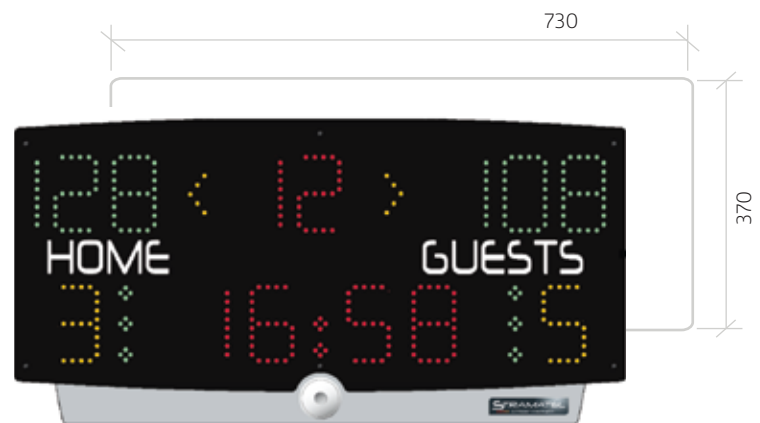

## TABLE TOP MULTISPORT SCOREBOARD WITH SCOREPAD

With a viewing distance of 35m and digit height of 9cm. The Multitop is a portable multisport electronic scoreboard with integrated shotclock. Ergonomic, portable and easy-to-move, it offers you more freedom for your competitions. It runs on batteries and is equipped with a folding control console.

## FEATURES

- 👁 35m max. viewing distance
- 90mm high LED score display
- Portable scoreboard
- Multisport programme
- Integrated Control console
- Integrated horn (116dB at 1m)
- Integrated Shotclock

## TECHNICAL DATA

Dimensions:	L730 x H370 x D110mm
Weight:	6kg
Scoreboard construction:	Powder coated aluminium/polycarbonate
Optimal viewing distance:	35m
Viewing angle:	160°
Power supply:	230 V / 110 V (mains or Battery)
Communication:	Integrated Control console

## DISPLAY DIMENSIONS

(A) Score:	3 red 90mm digits per team
(B) Period number/Shotclock:	90mm
(C) Game clock, local time or time-out timer:	90mm
(D) Time-out indicators:	3 green dots per team
(E) Team Fouls:	90mm yellow digit per team
(F) Fixed team names:	Home/Guests
(G) Ball possession:	2 Red Arrows
(H) Shotclock Console	
(I) Integrated keyboard	