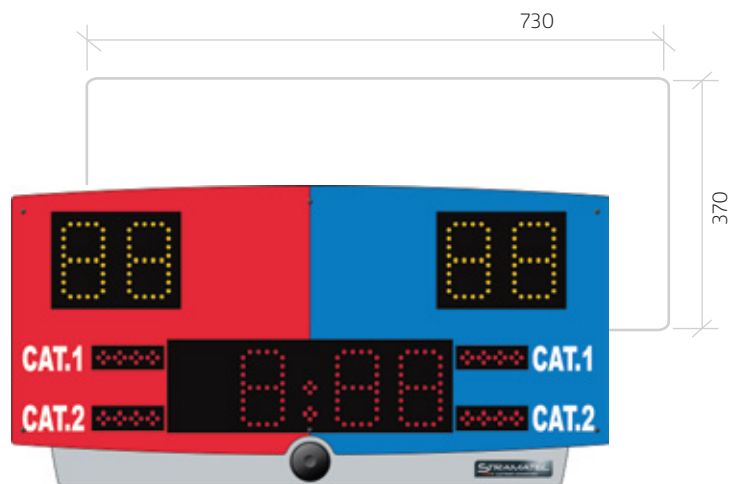

## TABLE TOP MULTISPORT SCOREBOARD WITH SCOREPAD

With a viewing distance of 35m and digit height of 9cm. The K-Top is a portable Martial Arts (Karate) electronic scoreboard. It runs on batteries and is equipped with a folding control console.

## FEATURES

- 👁️ 35m max. viewing distance
- 90mm high LED score display
- Portable scoreboard
- Karate programme
- Integrated Control console
- Integrated horn (116dB at 1m)

## TECHNICAL DATA

Dimensions:	L730 x H370 x D110mm
Weight:	6kg
Scoreboard construction:	Powder coated aluminium/polycarbonate
Optimal viewing distance:	35m
Viewing angle:	160°
Power supply:	230 V / 110 V (mains or Battery)
Communication:	Integrated Control console

## DISPLAY DIMENSIONS

- (A) Score: 2 x 2 yellow 90mm LED digits  
Blinking digits (indication of the winner side)
- (B) Penalties/category 1 2 x 4 red 90mm LED points
- (C) Penalties/category 1 2 x 4 red 90mm LED points
- (D) Timer: 3 red 90mm LED digits + 2 blinking points
- (E) Teams indication: Red and blue stickers
- (F) Scorepad