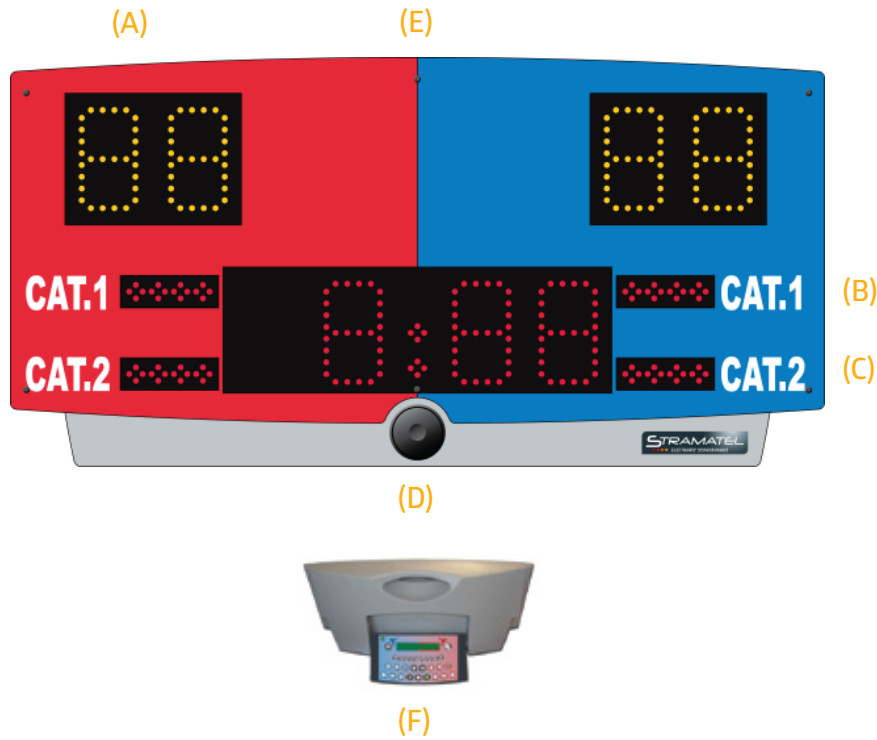

## TABLE TOP MULTISPORT SCOREBOARD WITH SCOREPAD

With a viewing distance of 35m and digit height of 9cm. The K-Top is a portable Martial Arts (Karate) electronic scoreboard. It runs on batteries and is equipped with a folding control console.

## FEATURES

- 👁️ 35m max. viewing distance
- 90mm high LED score display
- Portable scoreboard
- Karate programme
- Integrated Control console
- Integrated horn (116dB at 1m)

## TECHNICAL DATA

Dimensions:	L730 x H370 x D110mm
Weight:	6kg
Scoreboard construction:	Powder coated aluminium/polycarbonate
Optimal viewing distance:	35m
Viewing angle:	160°
Power supply:	230 V / 110 V (mains or Battery)
Communication:	Integrated Control console

## DISPLAY DIMENSIONS

- (A) Score: 2 x 2 yellow 90mm LED digits  
Blinking digits (indication of the winner side)
- (B) Penalties/category 1 2 x 4 red 90mm LED points
- (C) Penalties/category 1 2 x 4 red 90mm LED points
- (D) Timer: 3 red 90mm LED digits + 2 blinking points
- (E) Teams indication: Red and blue stickers
- (F) Scorepad