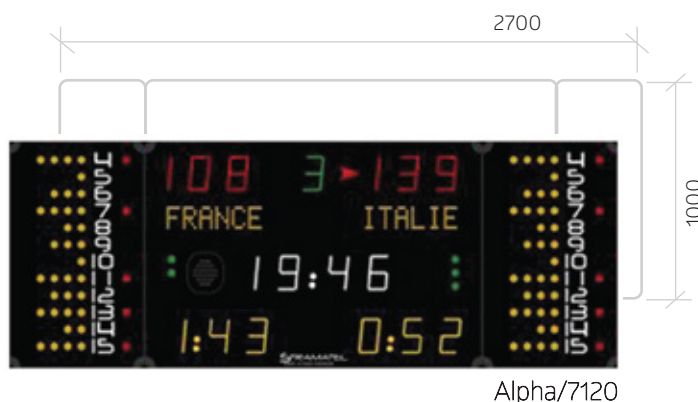

PROFESSIONAL MULTISPORT SCOREBOARD WITH SCOREPAD

A professional level wall-mounted electronic scoreboard with individual fouls & player numbers. With 60m optimum viewing distance using 150mm high LED display, the Stramatel 452 MS 7120 & 7020 are wireless scoreboards perfect for multi-court venues.

- 60m max. viewing distance
- 150mm high LED score display
- 10 character programmable team names (Alpha)
- 1000 character scrolling message (Alpha)
- player numbers and individual fouls
- Keyboard control Console
- Integrated horn (116dB at 1m)

TECHNICAL DATA

Dimensions:	L2700 x H1000 x D90mm
Weight:	54kg
Scoreboard construction:	Powder coated aluminium/polycarbonate
Optimal viewing distance:	60m
Viewing angle:	160°
Power supply:	230V 50-60Hz, 140VA
Communication:	Keyboard/Scoreboard link by wire or HF radio

W: www.sportserve.co.uk

E: sales@sportserve.co.uk

T: 0114 272 7733

ALPHA / FIXED

DISPLAY DIMENSIONS

- (A) Score: 3 red 150mm digits per team
- (B) Period number: 150mm
- (C) Game clock, local time or time-out timer: 150mm
- (D) Time-out indicators: 3 green dots per team
- (E) Team Fouls/Penalty time count: 3 yellow 150mm digit per team
- (F) Programmable team names: Max. 10 characters, 12cm per team
- (G) Fixed team names: Home/Guest 12cm
- (H) Possession indicator: 1 red arrow per team
- (I) Player Numbers: White 90mm fixed Digits Per Player
- (J) Player Fouls: 5 Yellow LED Lights
- (K) Multisport scorepad x2
- (L) Shotclock Console