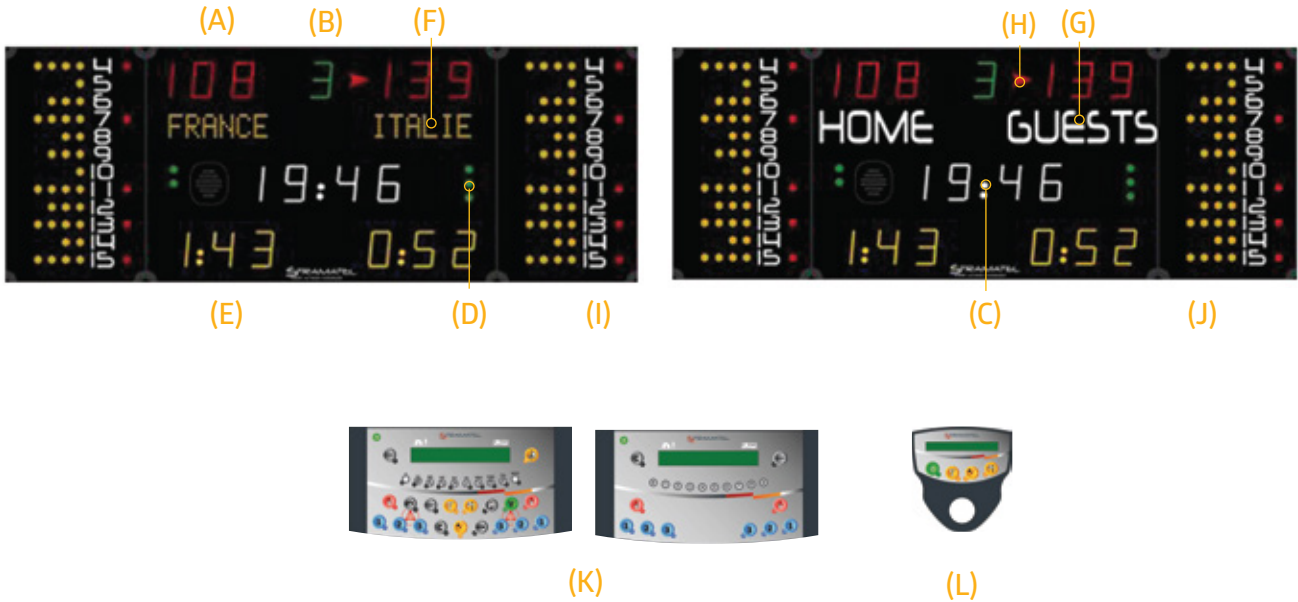

PROFESSIONAL MULTISPORT SCOREBOARD WITH SCOREPAD

A professional level wall-mounted electronic scoreboard with individual fouls & player numbers. With 60m optimum viewing distance using 150mm high LED display, the Stramatel 452 MS 7120 & 7020 are wireless scoreboards perfect for multi-court venues.

- 60m max. viewing distance
- 150mm high LED score display
- 10 character programmable team names (Alpha)
- 1000 character scrolling message (Alpha)
- player numbers and individual fouls
- Keyboard control Console
- Integrated horn (116dB at 1m)

TECHNICAL DATA

Dimensions:	L2700 x H1000 x D90mm
Weight:	54kg
Scoreboard construction:	Powder coated aluminium/polycarbonate
Optimal viewing distance:	60m
Viewing angle:	160°
Power supply:	230V 50-60Hz, 140VA
Communication:	Keyboard/Scoreboard link by wire or HF radio

W: www.sportserve.co.uk

E: sales@sportserve.co.uk

T: 0114 272 7733

ALPHA / FIXED

DISPLAY DIMENSIONS

- (A) Score: 3 red 150mm digits per team
- (B) Period number: 150mm
- (C) Game clock, local time or time-out timer: 150mm
- (D) Time-out indicators: 3 green dots per team
- (E) Team Fouls/Penalty time count: 3 yellow 150mm digit per team
- (F) Programmable team names: Max. 10 characters, 12cm per team
- (G) Fixed team names: Home/Guest 12cm
- (H) Possession indicator: 1 red arrow per team
- (I) Player Numbers: White 90mm fixed Digits Per Player
- (J) Player Fouls: 5 Yellow LED Lights
- (K) Multisport scorepad x2
- (L) Shotclock Console