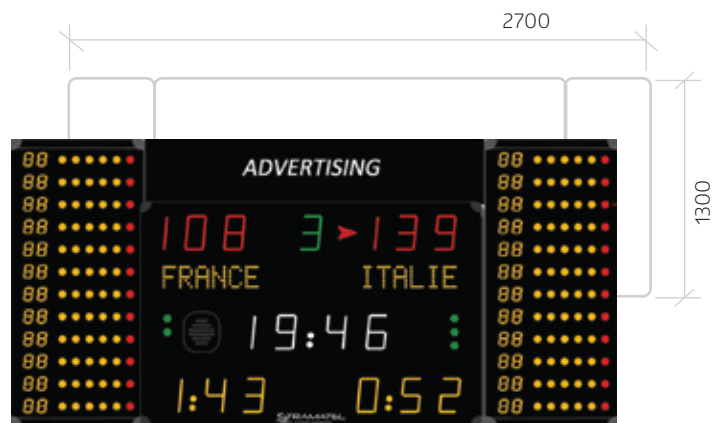

PROFESSIONAL MULTISPORT SCOREBOARD WITH SCOREPAD

A professional level wall-mounted electronic scoreboard with individual fouls & player numbers. With 60m optimum viewing distance using 150mm high LED display, the Stramatel 452 MS 7120-2 & 7020-2 are wireless scoreboards perfect for multi-court venues.

- 👁 60m max. viewing distance
- 150mm high LED score display
- 10 character programmable team names (Alpha)
- 1000 character scrolling message (Alpha)
- Programmable Individual player numbers & fouls
- Integrated horn (116dB at 1m)

Alpha/7120-2

Fixed/7020-2

TECHNICAL DATA

Dimensions:	L2700 x H1300 x D90mm
Weight:	53kg
Scoreboard construction:	Powder coated aluminium/polycarbonate
Optimal viewing distance:	60m
Viewing angle:	160°
Power supply:	230V 50-60Hz, 140VA
Communication:	Keyboard/Scoreboard link by wire or HF radio

W: www.sportserve.co.uk

E: sales@sportserve.co.uk

T: 0114 272 7733

ALPHA / FIXED

LED SCOREBOARDS / PRO

DISPLAY DIMENSIONS

- (A) Score: 3 red 150mm digits per team
- (B) Period number: 150mm
- (C) Game clock, local time or time-out timer: 150mm
- (D) Time-out indicators: 3 green dots per team
- (E) Team Fouls/Penalty time count: 3 yellow 150mm digit per team
- (F) Programmable team names: Max. 10 characters, 12cm per team
- (G) Fixed team names: Home/Guest 12cm
- (H) Possession indicator: 1 red arrow per team
- (I) Player Numbers: 90mm programmable Digits Per Player
- (J) Player Fouls: 5 Yellow LED Lights
- (K) Multisport scorepad x2
- (L) Shotclock Console
- (M) Advertisement