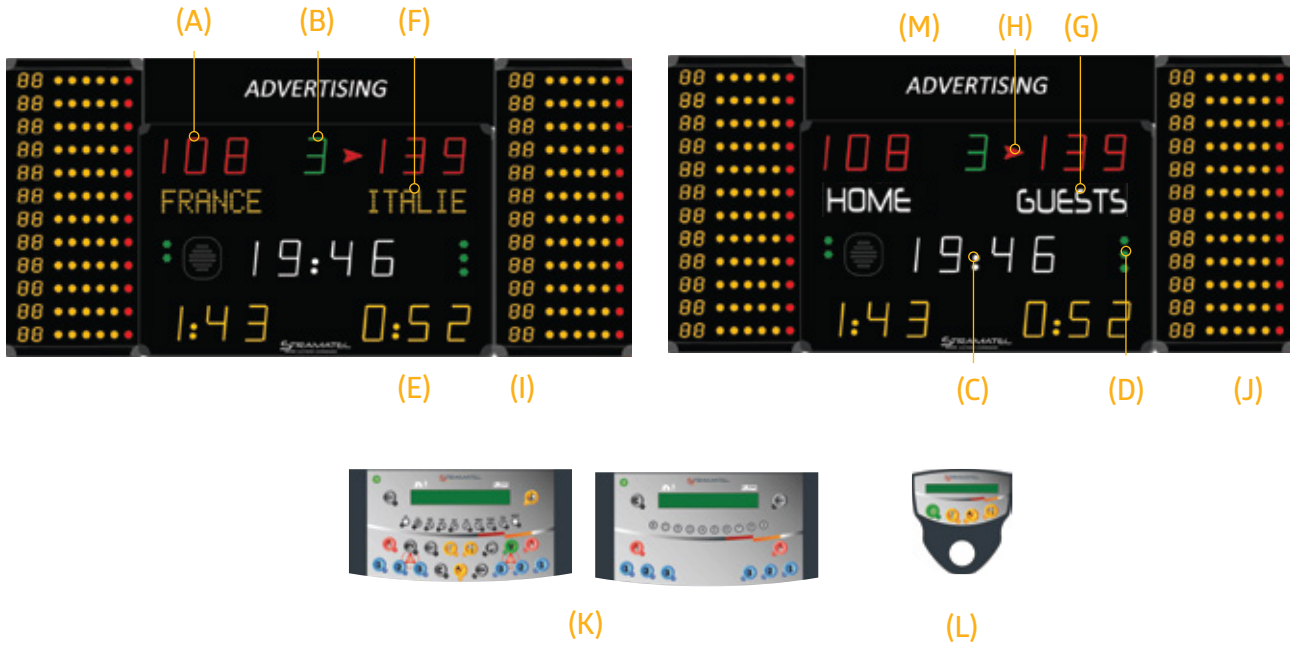

PROFESSIONAL MULTISPORT SCOREBOARD WITH SCOREPAD

A professional level wall-mounted electronic scoreboard with individual fouls & player numbers. With 60m optimum viewing distance using 150mm high LED display, the Stramatel 452 MS 7120-2 & 7020-2 are wireless scoreboards perfect for multi-court venues.

- 👁 60m max. viewing distance
- 150mm high LED score display
- 10 character programmable team names (Alpha)
- 1000 character scrolling message (Alpha)
- Programmable Individual player numbers & fouls
- Integrated horn (116dB at 1m)

Alpha/7120-2

Fixed/7020-2

TECHNICAL DATA

Dimensions:	L2700 x H1300 x D90mm
Weight:	53kg
Scoreboard construction:	Powder coated aluminium/polycarbonate
Optimal viewing distance:	60m
Viewing angle:	160°
Power supply:	230V 50-60Hz, 140VA
Communication:	Keyboard/Scoreboard link by wire or HF radio

W: www.sportserve.co.uk

E: sales@sportserve.co.uk

T: 0114 272 7733

ALPHA / FIXED

LED SCOREBOARDS / PRO

DISPLAY DIMENSIONS

- (A) Score: 3 red 150mm digits per team
- (B) Period number: 150mm
- (C) Game clock, local time or time-out timer: 150mm
- (D) Time-out indicators: 3 green dots per team
- (E) Team Fouls/Penalty time count: 3 yellow 150mm digit per team
- (F) Programmable team names: Max. 10 characters, 12cm per team
- (G) Fixed team names: Home/Guest 12cm
- (H) Possession indicator: 1 red arrow per team
- (I) Player Numbers: 90mm programmable Digits Per Player
- (J) Player Fouls: 5 Yellow LED Lights
- (K) Multisport scorepad x2
- (L) Shotclock Console
- (M) Advertisement