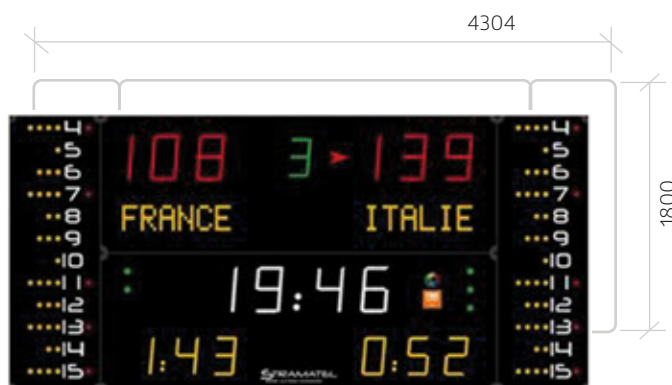

PROFESSIONAL MULTISPORT SCOREBOARD WITH SCOREPAD

A professional level wall-mounted electronic scoreboard with individual fouls & player numbers. With 160m optimum viewing distance using 300mm high LED display, the Stramatel 452 MF 7120 & 7020 are wireless scoreboards perfect for multi-court venues.

- 160m max. viewing distance
- 300mm high LED score display
- 10 character programmable team names (Alpha)
- 1000 character scrolling message (Alpha)
- player numbers and individual fouls
- Keyboard control Console
- Integrated horn (116dB at 1m)

Alpha/7120

Fixed/7020

TECHNICAL DATA

Dimensions:	L4304 x H1800 x D90mm
Weight:	120kg
Scoreboard construction:	Powder coated aluminium/polycarbonate
Optimal viewing distance:	160m
Viewing angle:	160°
Power supply:	230V 50-60Hz, 195VA
Communication:	Keyboard/Scoreboard link by wire or HF radio

W: www.sportserve.co.uk

E: sales@sportserve.co.uk

T: 0114 272 7733

ALPHA / FIXED

(K)

(L)

DISPLAY DIMENSIONS

- (A) Score: 3 red 300mm digits per team
- (B) Period number: 250mm
- (C) Game clock, local time or time-out timer: 300mm
- (D) Time-out indicators: 3 green dots per team
- (E) Team Fouls/Penalty time count: 3 yellow 250mm digit per team
- (F) Programmable team names: Max. 10 characters, 12cm per team
- (G) Fixed team names: Home/Guest 12cm
- (H) Possession indicator: 1 red arrow per team
- (I) Player Numbers: White 90mm fixed Digits Per Player
- (J) Player Fouls: 5 Yellow LED Lights
- (K) Multisport scorepad x2
- (L) Shotclock Console