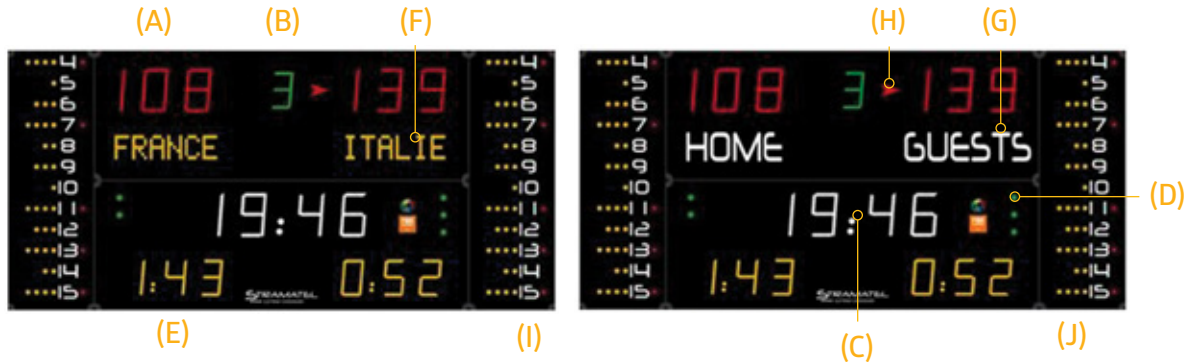

- 160m max. viewing distance
- 300mm high LED score display
- 10 character programmable team names (Alpha)
- 1000 character scrolling message (Alpha)
- player numbers and individual fouls
- Keyboard control Console
- Integrated horn (116dB at 1m)

Alpha/7120

Fixed/7020

TECHNICAL DATA

Dimensions:	L4304 x H1800 x D90mm
Weight:	120kg
Scoreboard construction:	Powder coated aluminium/polycarbonate
Optimal viewing distance:	160m
Viewing angle:	160°
Power supply:	230V 50-60Hz, 195VA
Communication:	Keyboard/Scoreboard link by wire or HF radio

W: www.sportserve.co.uk

E: sales@sportserve.co.uk

T: 0114 272 7733

ALPHA / FIXED

(K)

(L)

DISPLAY DIMENSIONS

- (A) Score: 3 red 300mm digits per team
- (B) Period number: 250mm
- (C) Game clock, local time or time-out timer: 300mm
- (D) Time-out indicators: 3 green dots per team
- (E) Team Fouls/Penalty time count: 3 yellow 250mm digit per team
- (F) Programmable team names: Max. 10 characters, 12cm per team
- (G) Fixed team names: Home/Guest 12cm
- (H) Possession indicator: 1 red arrow per team
- (I) Player Numbers: White 90mm fixed Digits Per Player
- (J) Player Fouls: 5 Yellow LED Lights
- (K) Multisport scorepad x2
- (L) Shotclock Console