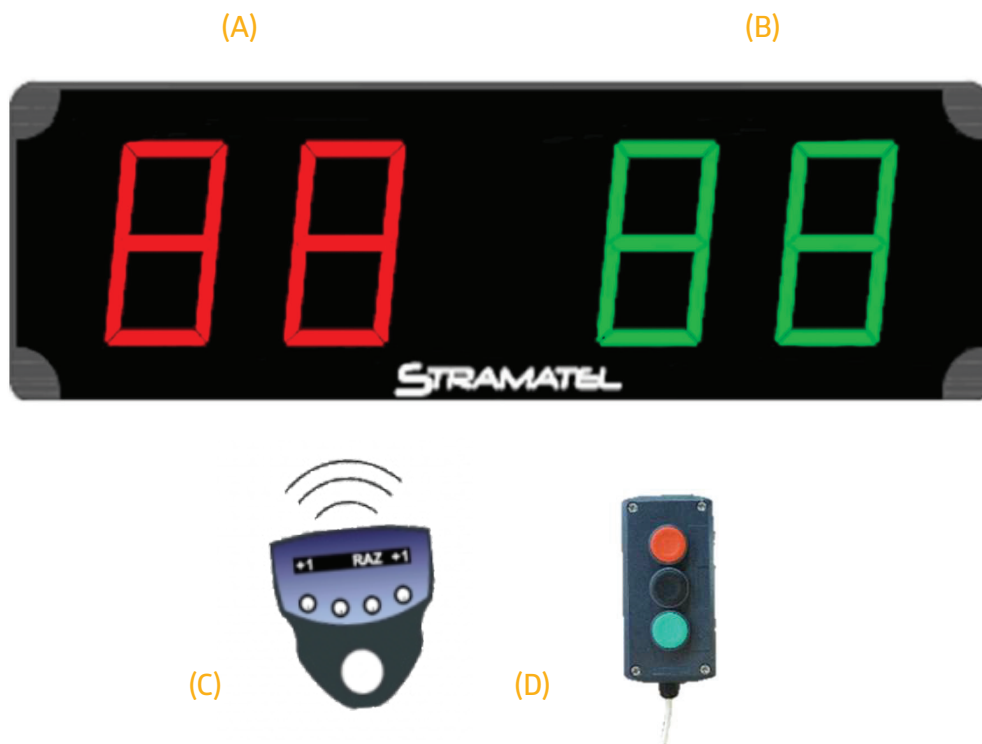

TABLE TOP MULTISPORT SCOREBOARD WITH INTEGRATED KEYBOARD

With a viewing distance of 35m. 400 Easycontrol a Standard Futsal scoreboard controlled by a wired or wireless controller. Play 5-side football indoor or outdoor and score up to 99 per team

SUPPORTED SPORTS

Football - Futsal

FEATURES

-  35m max. viewing distance
-  9cm high LED display
-  Indoor use or under shelter
-  Pocket keypad
-  HF radio or wire communication

TECHNICAL DATA

Dimensions:	L460 x H180 x D90mm
Weight:	2.9 kg
Scoreboard construction:	Steel/polycarbonate
Optimal viewing distance:	35m
Viewing angle:	160°
Environment:	Indoor use or under shelter
Communication:	HF radio or wire communication

W: www.sportserve.co.uk

E: sales@sportserve.co.uk

T: 0114 272 7733

DISPLAY DIMENSIONS

- (A) Home Score: 2 red 90mm digit
- (B) Away Score: 2 green 90mm digit
- (C) Radio transmission
- (D) Wired transmission