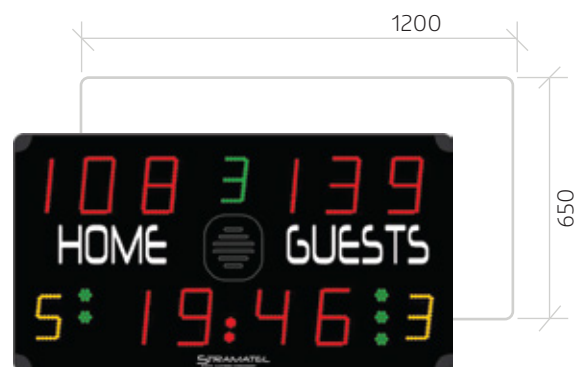

COMPACT MULTISPORT SCOREBOARD WITH SCOREPAD

60m optimum viewing distance using 150mm high LED display, the ME 3000 is a wireless indoor system, perfect for multi-court venues. Score display from 0-199 and multisport capabilities, including a programmable 'Free-mode'. Console compatible with android.

- 👁 60 m max. viewing distance
- 150mm high LED score display
- Team fouls, period & ball possession
- Keyboard control console
- Android compatible
- Integrated horn (116dB at 1m)

TECHNICAL DATA

Dimensions:	L1200 x H650 x D90mm
Weight:	16kg
Scoreboard construction:	Powder coated aluminium/polycarbonate
Optimal viewing distance:	60m
Viewing angle:	160°
Power supply:	230V / 50-60Hz, 72 VA
Communication:	Keyboard/Scoreboard link by wire or HF radio

W: www.sportserve.co.uk

E: sales@sportserve.co.uk

T: 0114 272 7733

DISPLAY DIMENSIONS

(A) Score:	3 red 150mm digits per team
(B) Period number:	100mm
(C) Game clock, local time or time-out timer:	150mm
(D) Time-out indicators:	3 green dots per team
(E) Team Fouls:	1 yellow 100mm digit per team
(F) Fixed team names:	Home/Guest 10cm
(G) Multisport scorepad	
(H) Android (optional)	