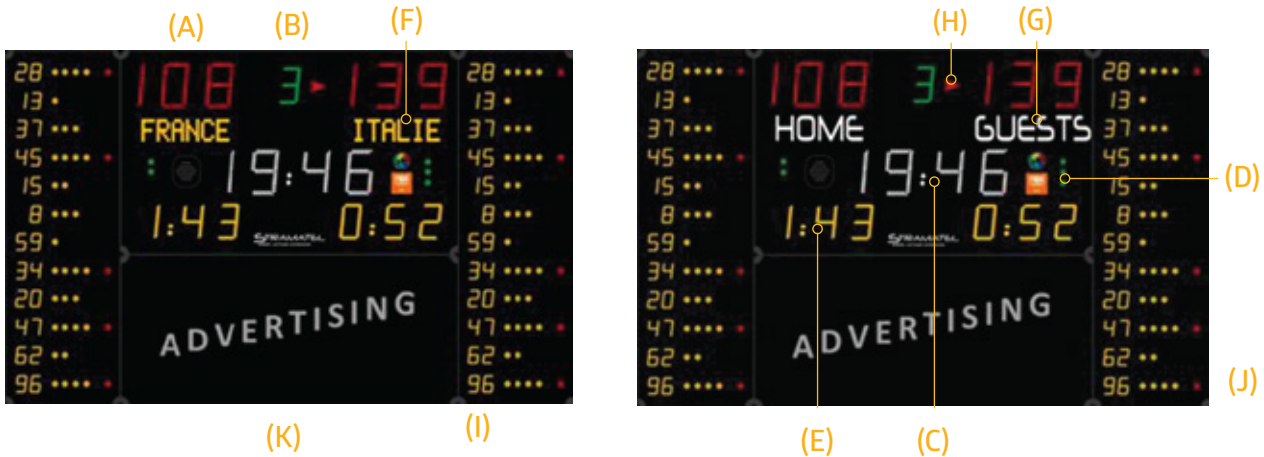

ALPHA / FIXED

DISPLAY DIMENSIONS

- (A) Score: 3 red 250mm digits per team
- (B) Period number: 200mm
- (C) Game clock, local time or time-out timer: 250mm
- (D) Time-out indicators: 3 green dots per team
- (E) Team Fouls/Penalty time count: 3 yellow 200mm digit per team
- (F) Programmable team names: Max. 10 characters, 12cm per team
- (G) Fixed team names: Home/Guest 12cm
- (H) Possession indicator: 1 red arrow per team
- (I) Player Numbers: 2 Yellow 90mm LED Digits Per Player
- (J) Player Fouls: 5 Yellow LED Lights
- (K) Advertisement
- (L) Multisport scorepad x2
- (M) Shotclock Console

W: www.sportserve.co.uk

E: sales@sportserve.co.uk

T: 0114 272 7733