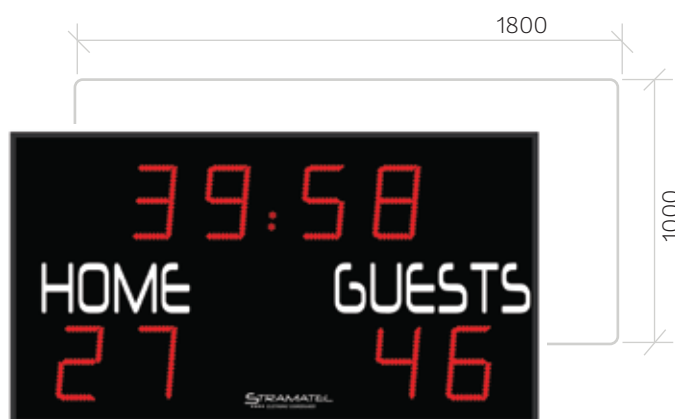

OUTDOOR SCOREBOARD WITH SCOREPAD

Readability of 120m and 250mm digit height. This is a customisable electronic scoreboard that is designed for Football, Rugby and Hockey. It provides optimum visibility thanks to an anti reflective front face. The LED luminosity can be adjusted from the control console during the match. Installation on the wall or on I-beams

SUPPORTED SPORTS

Football - Rugby - Field Hockey

FEATURES

- 👁 120m max. viewing distance
- 250mm high LED score display
- Programmable team names
- Outdoor Use
- Keyboard control Console
- Display High brightness SMD LED

TECHNICAL DATA

Dimensions:	L1800 x H1000 x D90mm
Weight:	34kg
Scoreboard construction:	Powder coated aluminium/polycarbonate
Optimal viewing distance:	120m
Viewing angle:	160°
Power supply:	230V 50-60Hz / 66VA
Communication:	Keyboard/Scoreboard link by wire or HF radio

W: www.sportserve.co.uk

E: sales@sportserve.co.uk

T: 0114 272 7733

DISPLAY DIMENSIONS

- (A) Score: 2 red 250mm digits per team
- (B) Timer / Rest period: 250mm
- (C) Fixed team names: Home/Guests
- (D) Scorepad
- (E) Android Smartphone (optional)