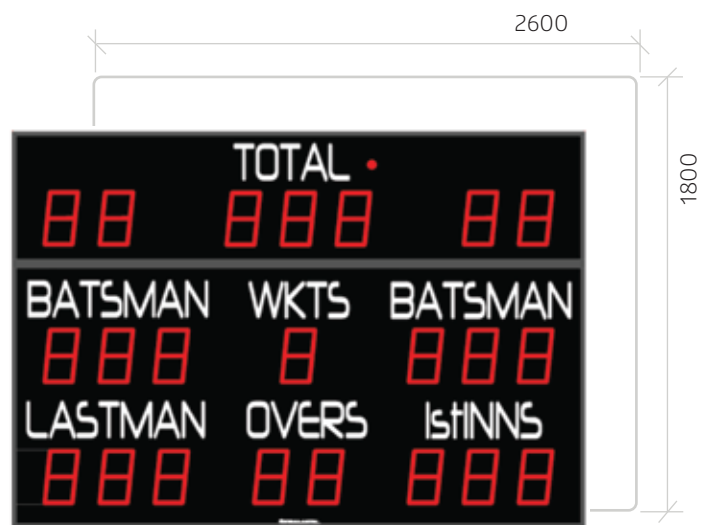

OUTDOOR SCOREBOARD WITH SCOREPAD

Readability of 120m and 250mm digit height. This is a customisable electronic cricket scoreboard. The LED luminosity can be adjusted from the control console during the match. Optimum visibility is due to the high homogeneity of the LEDs and the anti-reflective front face.

SUPPORTED SPORTS

Cricket

FEATURES

- 👁️ 120m max. viewing distance
- 250mm high LED score display
- Cricket Programme
- Outdoor Use
- Keyboard control Console
- Display High brightness SMD LED

TECHNICAL DATA

Dimensions:	L2600 x H1800 x D90mm
Weight:	80kg
Scoreboard construction:	Powder coated aluminium/polycarbonate
Optimal viewing distance:	120m
Viewing angle:	160°
Power supply:	230V 50-60Hz
Communication:	Keyboard/Scoreboard link by wire or HF radio

W: www.sportserve.co.uk

E: sales@sportserve.co.uk

T: 0114 272 7733

DISPLAY DIMENSIONS

(A) Score:	2 red LED digits (25cm) per team
(B) Total :	3 red LED digits (25cm) per team
(C) Batsman:	3 red LED digits (25cm) per team
(D) Lastman:	3 red LED digits (25cm) per team
(E) Wkts:	1 red LED digit (25cm) per team
(F) Overs:	2 red LED digits (25cm) per team
(G) 1st Inns:	3 red LED digits (25cm) per team
(H) Scorepad	