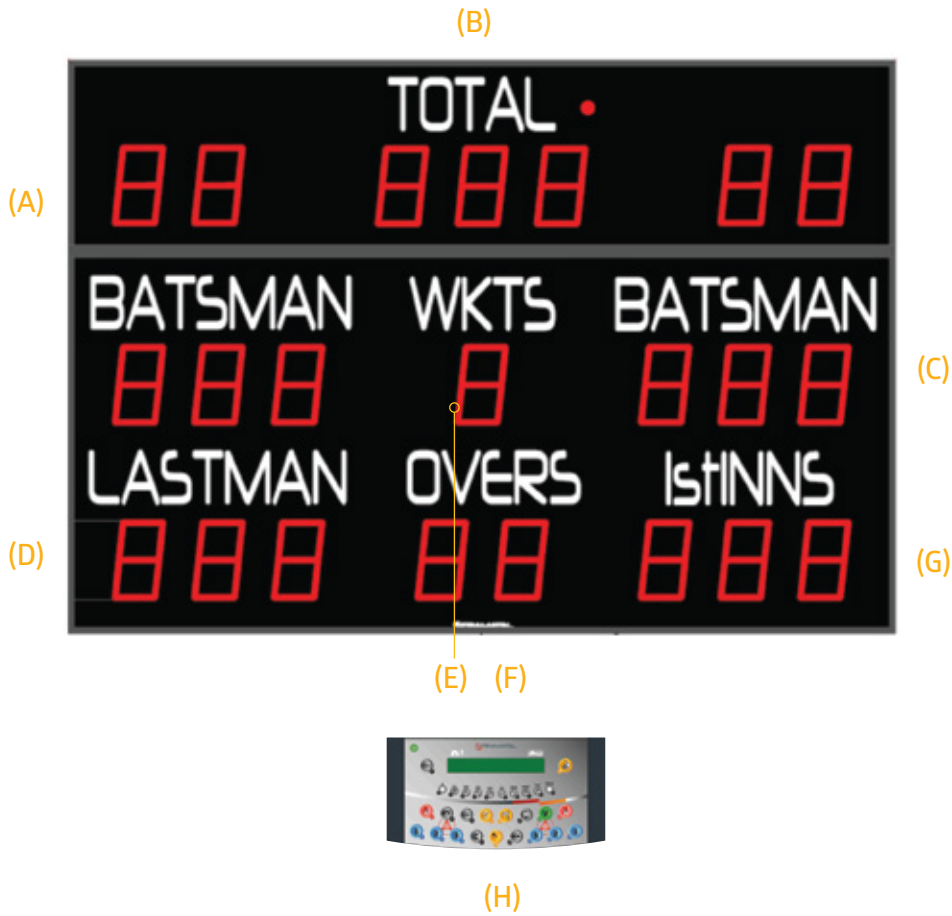

OUTDOOR SCOREBOARD WITH SCOREPAD

Readability of 120m and 250mm digit height. This is a customisable electronic cricket scoreboard. The LED luminosity can be adjusted from the control console during the match. Optimum visibility is due to the high homogeneity of the LEDs and the anti-reflective front face.

SUPPORTED SPORTS

Cricket

FEATURES

- 👁️ 120m max. viewing distance
- 250mm high LED score display
- Cricket Programme
- Outdoor Use
- Keyboard control Console
- Display High brightness SMD LED

TECHNICAL DATA

Dimensions:	L2600 x H1800 x D90mm
Weight:	80kg
Scoreboard construction:	Powder coated aluminium/polycarbonate
Optimal viewing distance:	120m
Viewing angle:	160°
Power supply:	230V 50-60Hz
Communication:	Keyboard/Scoreboard link by wire or HF radio

W: www.sportserve.co.uk

E: sales@sportserve.co.uk

T: 0114 272 7733

DISPLAY DIMENSIONS

(A) Score:	2 red LED digits (25cm) per team
(B) Total :	3 red LED digits (25cm) per team
(C) Batsman:	3 red LED digits (25cm) per team
(D) Lastman:	3 red LED digits (25cm) per team
(E) Wkts:	1 red LED digit (25cm) per team
(F) Overs:	2 red LED digits (25cm) per team
(G) 1st Inns:	3 red LED digits (25cm) per team
(H) Scorepad	