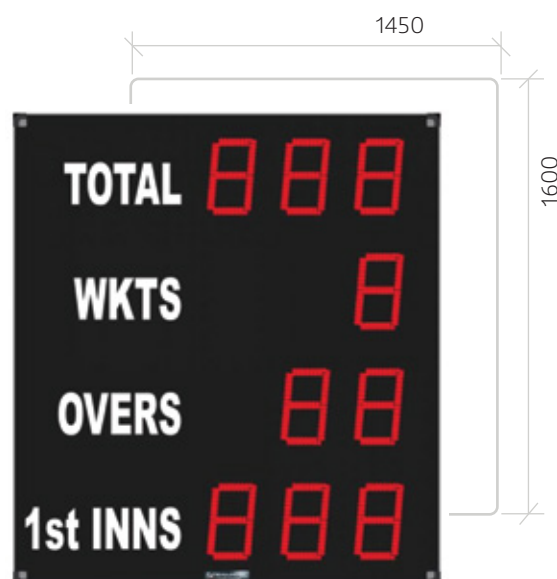

OUTDOOR SCOREBOARD WITH SCOREPAD

Readability of 120m and 250mm digit height. This is a customisable electronic cricket scoreboard. The LED luminosity can be adjusted from the control console during the match. Optimum visibility is due to the high homogeneity of the LEDs and the anti-reflective front face.

SUPPORTED SPORTS

Cricket

FEATURES

- 👁️ 120m max. viewing distance
- 250mm high LED score display
- Cricket Programme
- Outdoor Use
- Keyboard control Console
- Display High brightness SMD LED

TECHNICAL DATA

Dimensions:	L1450 x H1600 x D90mm
Weight:	40kg
Scoreboard construction:	Powder coated aluminium/polycarbonate
Optimal viewing distance:	120m
Viewing angle:	160°
Power supply:	230V 50-60Hz
Communication:	Keyboard/Scoreboard link by wire or HF radio

W: www.sportserve.co.uk

E: sales@sportserve.co.uk

T: 0114 272 7733

(E)

DISPLAY DIMENSIONS

- (A) Total: 3 red LED digits (25 cm)
- (B) Wkts: 2 red LED digits (25cm)
- (C) Overs: 2 red LED digits (25cm)
- (D) 1st Inns: 3 red LED digits (25cm)
- (E) Scorepad