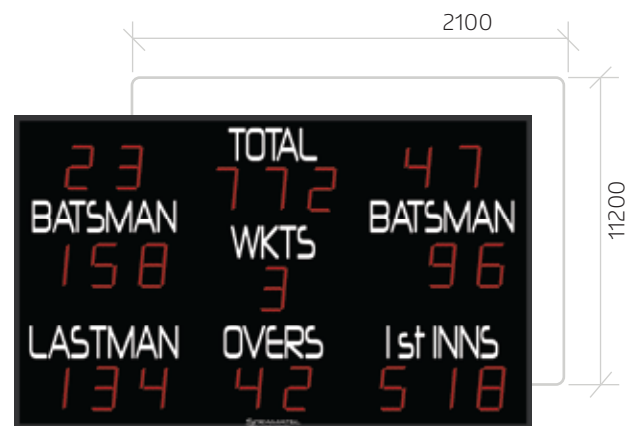

## OUTDOOR SCOREBOARD WITH SCOREPAD

Readability of 70m and 160mm digit height. This is a customisable electronic cricket scoreboard. The LED luminosity can be adjusted from the control console during the match. Installation on the wall or on I-beams

## FEATURES

- 👁️ 70m max. viewing distance
- 160mm high LED score display
- Cricket Programme
- Outdoor Use
- Keyboard control Console
- Display High brightness SMD LED

## TECHNICAL DATA

Dimensions:	L2100 x H1200 x D90mm
Weight:	40kg
Scoreboard construction:	Powder coated aluminium/polycarbonate
Optimal viewing distance:	70m
Viewing angle:	160°
Power supply:	230V 50-60Hz
Communication:	Keyboard/Scoreboard link by wire or HF radio

W: [www.sportserve.co.uk](http://www.sportserve.co.uk)

E: [sales@sportserve.co.uk](mailto:sales@sportserve.co.uk)

T: 0114 272 7733

**DISPLAY DIMENSIONS**

- (A) Score: 2 x 2 red LED digits (16cm)
- (B) Total: 3 red LED digits (16cm)
- (C) Batsman: 2 x 3 red LED digits (16cm)
- (D) Lastman: 3 red LED digits (16cm)
- (E) Wkts: 1 red LED digit (16cm)
- (F) Overs: 2 red LED digits (16cm)
- (G) 1st Inns: 3 red LED digits (16cm)
- (H) Scorepad