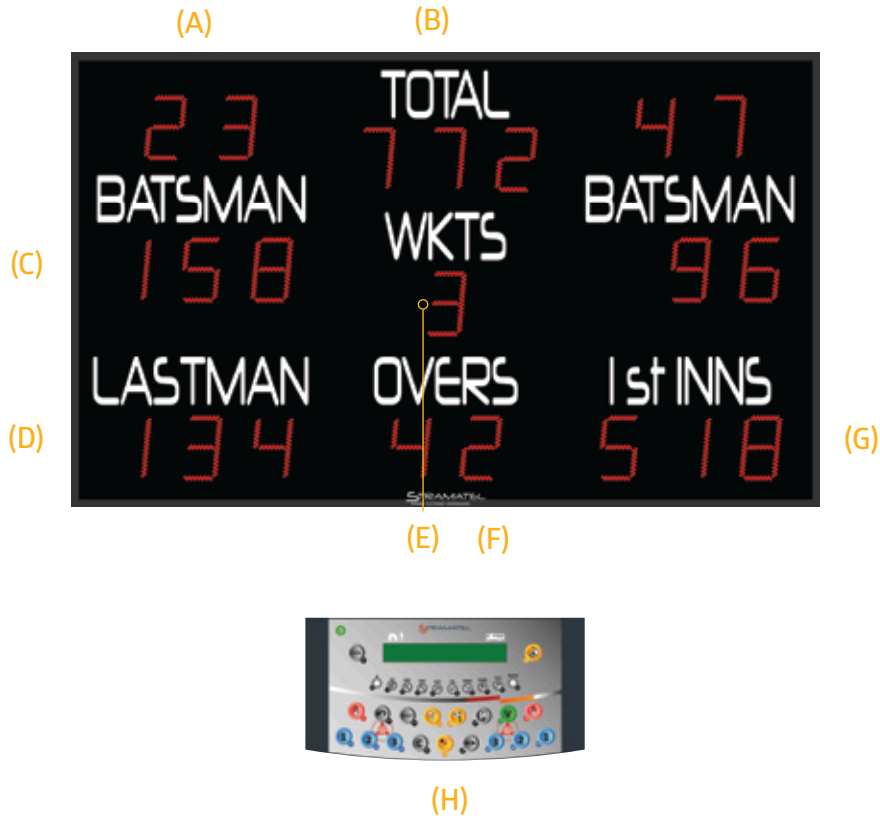

## OUTDOOR SCOREBOARD WITH SCOREPAD

Readability of 70m and 160mm digit height. This is a customisable electronic cricket scoreboard. The LED luminosity can be adjusted from the control console during the match. Installation on the wall or on I-beams

## FEATURES

- 👁️ 70m max. viewing distance
- 160mm high LED score display
- Cricket Programme
- Outdoor Use
- Keyboard control Console
- Display High brightness SMD LED

## TECHNICAL DATA

Dimensions:	L2100 x H1200 x D90mm
Weight:	40kg
Scoreboard construction:	Powder coated aluminium/polycarbonate
Optimal viewing distance:	70m
Viewing angle:	160°
Power supply:	230V 50-60Hz
Communication:	Keyboard/Scoreboard link by wire or HF radio

W: [www.sportserve.co.uk](http://www.sportserve.co.uk)

E: [sales@sportserve.co.uk](mailto:sales@sportserve.co.uk)

T: 0114 272 7733

**DISPLAY DIMENSIONS**

- (A) Score: 2 x 2 red LED digits (16cm)
- (B) Total: 3 red LED digits (16cm)
- (C) Batsman: 2 x 3 red LED digits (16cm)
- (D) Lastman: 3 red LED digits (16cm)
- (E) Wkts: 1 red LED digit (16cm)
- (F) Overs: 2 red LED digits (16cm)
- (G) 1st Inns: 3 red LED digits (16cm)
- (H) Scorepad