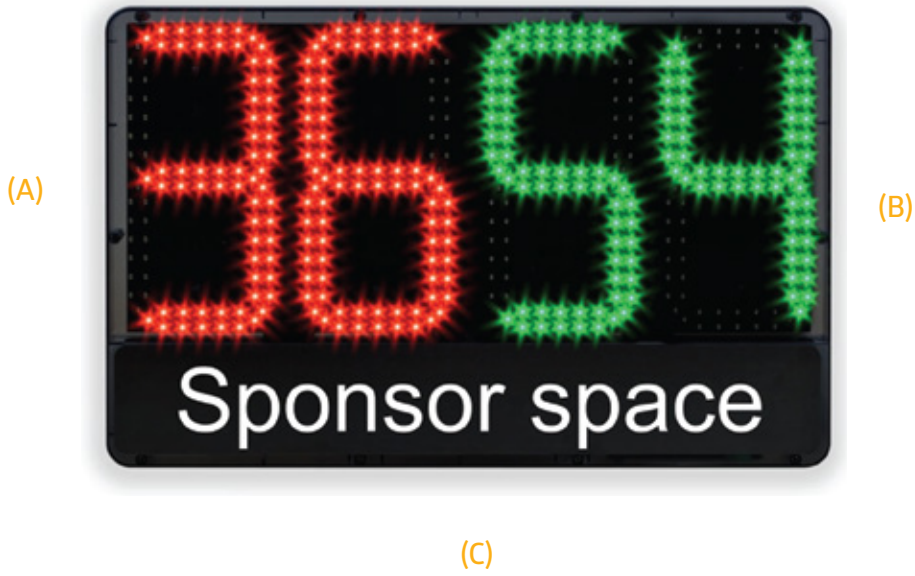

FAVERO LED SUBSTITUTION BOARD

COMPACT MULTISPORT SCOREBOARD WITH TOUCHSCREEN SCOREPAD

For football and rugby player substitutions. This LED board features the number of the incoming/outgoing player or the minutes of extension. The keyboard is built into the back of the display and there is an advertising space (450 x 80 mm) is available.

SUPPORTED SPORTS

Football - Futsal - Rugby

FEATURES

- 👁️ 100m max. viewing distance
- 24cm high LED score display
- Suitable for Outdoor use
- Display High brightness SMD LED

TECHNICAL DATA

Dimensions:	L550 x H360 x D40mm
Weight:	3.25kg
Scoreboard construction:	Powder coated aluminium/polycarbonate
Optimal viewing distance:	100m
Viewing angle:	150°
Power supply:	100-240V 50-60Hz / 200VA

W: www.sportserve.co.uk

E: sales@sportserve.co.uk

T: 0114 272 7733

DISPLAY DIMENSIONS

(A) Out:	2 red 240mm digits
(B) In:	2 green 240mm digits
(C) Sponsor Space	Home/Guests

W: www.sportserve.co.uk

E: sales@sportserve.co.uk