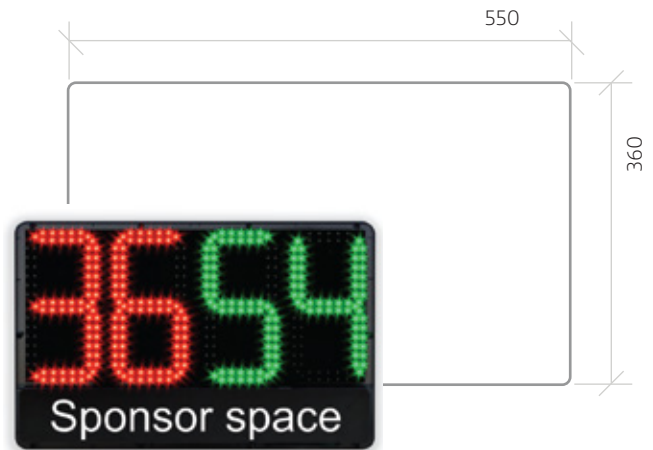

FAVERO LED SUBSTITUTION BOARD

COMPACT MULTISPORT SCOREBOARD WITH TOUCHSCREEN SCOREPAD

For football and rugby player substitutions. This LED board features the number of the incoming/outgoing player or the minutes of extension. The keyboard is built into the back of the display and there is an advertising space (450 x 80 mm) is available.

SUPPORTED SPORTS

Football - Futsal - Rugby

FEATURES

- 👁️ 100m max. viewing distance
- 24cm high LED score display
- Suitable for Outdoor use
- Display High brightness SMD LED

TECHNICAL DATA

Dimensions:	L550 x H360 x D40mm
Weight:	3.25kg
Scoreboard construction:	Powder coated aluminium/polycarbonate
Optimal viewing distance:	100m
Viewing angle:	150°
Power supply:	100-240V 50-60Hz / 200VA

W: www.sportserve.co.uk

E: sales@sportserve.co.uk

T: 0114 272 7733

DISPLAY DIMENSIONS

(A) Out:	2 red 240mm digits
(B) In:	2 green 240mm digits
(C) Sponsor Space	Home/Guests

W: www.sportserve.co.uk

E: sales@sportserve.co.uk