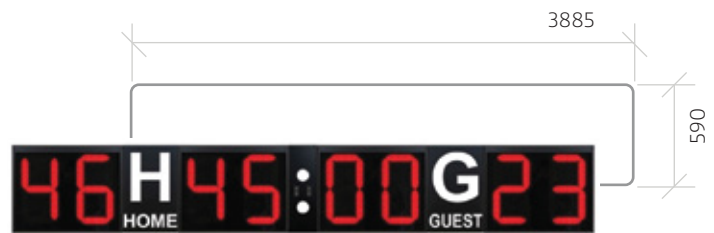

COMPACT MULTISPORT SCOREBOARD WITH TOUCHSCREEN SCOREPAD

With a viewing distance of 200m, the FOS-18 is an outdoor electronic scoreboard ideal for football, rugby & hockey. Made from powder coated aluminium with a polycarbonate front making it weather & vandalism resistant. No front protection cover required.

SUPPORTED SPORTS

Football - Rugby - Field Hockey

FEATURES

- 👁️ 200m max. viewing distance
- 45cm high LED score display
- Touchscreen scorepad with carrying case (optional)
- Integrated horn (120dB at 1m)
- Suitable for Outdoor use
- Display High brightness SMD LED

TECHNICAL DATA

Dimensions:	L3885 x H590 x D150mm
Weight:	50kg
Scoreboard construction:	Powder coated aluminium/polycarbonate
Optimal viewing distance:	200m
Viewing angle:	150°
Power supply:	100-240V 50-60Hz / 200VA
Communication:	Keyboard/Scoreboard link by wire or HF radio

W: www.sportserve.co.uk

E: sales@sportserve.co.uk

T: 0114 272 7733

DISPLAY DIMENSIONS

(A) Score:	2 red 450mm digits per team
(B) Timer / Rest period:	450mm
(C) Fixed team names:	Home/Guests
(D) Scorepad	

W: www.sportserve.co.uk