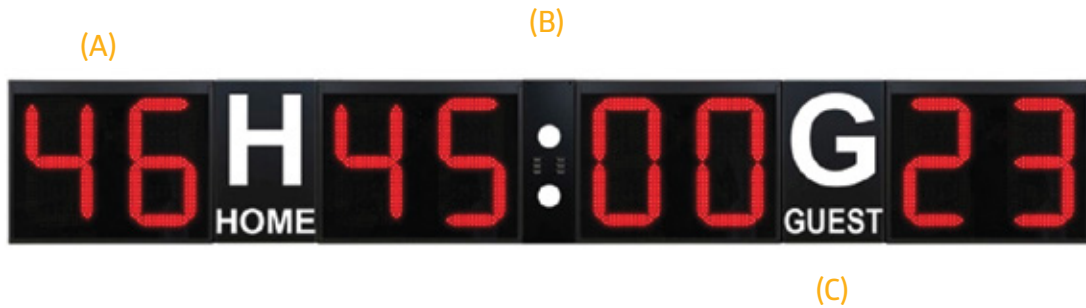

COMPACT MULTISPORT SCOREBOARD WITH TOUCHSCREEN SCOREPAD

With a viewing distance of 200m, the FOS-18 is an outdoor electronic scoreboard ideal for football, rugby & hockey. Made from powder coated aluminium with a polycarbonate front making it weather & vandalism resistant. No front protection cover required.

SUPPORTED SPORTS

Football - Rugby - Field Hockey

FEATURES

- 👁️ 200m max. viewing distance
- 45cm high LED score display
- Touchscreen scorepad with carrying case (optional)
- Integrated horn (120dB at 1m)
- Suitable for Outdoor use
- Display High brightness SMD LED

TECHNICAL DATA

Dimensions:	L3885 x H590 x D150mm
Weight:	50kg
Scoreboard construction:	Powder coated aluminium/polycarbonate
Optimal viewing distance:	200m
Viewing angle:	150°
Power supply:	100-240V 50-60Hz / 200VA
Communication:	Keyboard/Scoreboard link by wire or HF radio

W: www.sportserve.co.uk

E: sales@sportserve.co.uk

T: 0114 272 7733

DISPLAY DIMENSIONS

(A) Score:	2 red 450mm digits per team
(B) Timer / Rest period:	450mm
(C) Fixed team names:	Home/Guests
(D) Scorepad	

W: www.sportserve.co.uk