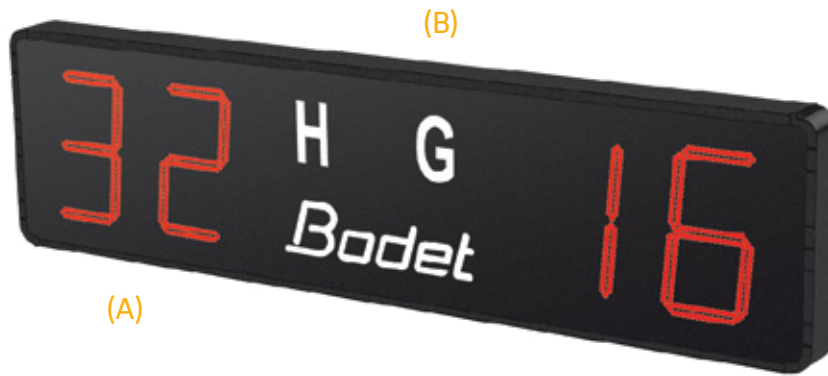

DISPLAY DIMENSIONS

- (A) Score: 2 red 250mm digits per team
- (B) Fixed team names: Home/Guests
- (C) Pocket Multisport Scorepad

W: www.sportserve.co.uk

E: sales@sportserve.co.uk

T: 0114 272 7733