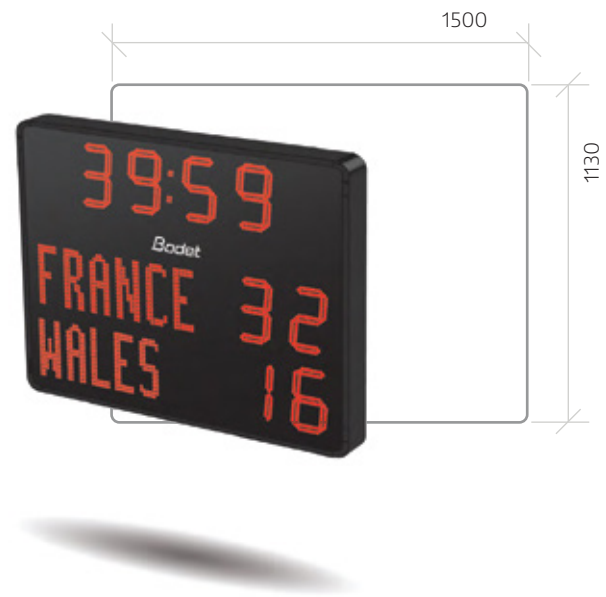

COMPACT MULTISPORT SCOREBOARD WITH TOUCHSCREEN SCOREPAD

With a viewing distance of 120m and LED display of 25cm. The BT2025 Alpha is an outdoor electronic scoreboard ideal for sports such as football, rugby & hockey. Made from powder coated aluminium with a polycarbonate front making it weather & vandalism resistant.

SUPPORTED SPORTS

Football - Volleyball - Rugby - Field Hockey

FEATURES

- 👁️ 120m max. viewing distance
- 25cm high LED score display
- Luminosity adjustment from the keyboard at any time during the game
- Outdoor use
- Display High brightness SMD LED
- Programmable team names

TECHNICAL DATA

Dimensions:	L1500 x H1130 x D84.5mm
Weight:	44kg
Scoreboard construction:	Powder coated aluminium/polycarbonate
Optimal viewing distance:	120m
Viewing angle:	160°
Power supply:	230V - 50/60Hz
Communication:	Keyboard/Scoreboard link by wire or HF radio

W: www.sportserve.co.uk

E: sales@sportserve.co.uk

T: 0114 272 7733

DISPLAY DIMENSIONS

- | | |
|--------------------------------|---------------------------------------------------------|
| (A) Score: | 2 red 250mm digits per team |
| (B) Game clock or temperature: | 4 red 250mm digits |
| (C) Programmable team names: | 230mm - 7 to 8 Characters
150mm - 9 to 10 Characters |
| (D) Multisport Scorepad | |