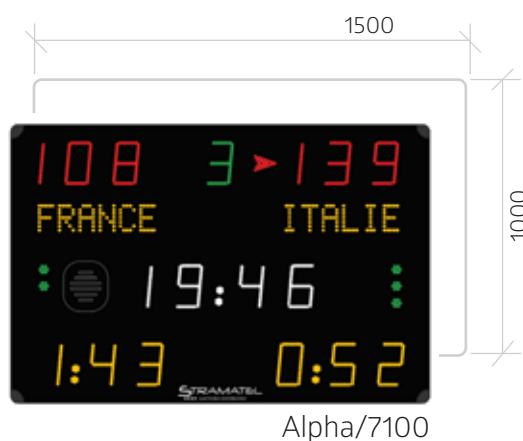

## ECONOMIC MULTISPORT SCOREBOARD WITH TOUCHSCREEN SCOREPAD

60m optimum viewing distance using 150mm high LED display, the MS7000/7100 is a wireless indoor system, perfect for multi-court venues. Score display from 0-199 and multisport capabilities, including a programmable 'Free-mode'. It also features three digit display for handball fouls.

## FEATURES

- 60m max. viewing distance
- 150mm high LED score display
- 10 character programmable team names (Alpha)
- 1000 character scrolling message (Alpha)
- Keyboard control Console
- Integrated horn (116dB at 1m)

## TECHNICAL DATA

Dimensions:	L1500 x H1000 x D90mm
Weight:	24kg
Scoreboard construction:	Powder coated aluminium/polycarbonate
Optimal viewing distance:	60m
Viewing angle:	160°
Power supply:	230V 50-60Hz, 114VA
Communication:	Keyboard/Scoreboard link by wire or HF radio

## DISPLAY DIMENSIONS

- (A) Score: 3 red 150mm digits per team
- (B) Period number: 150mm
- (C) Game clock, local time or time-out timer: 150mm
- (D) Time-out indicators: 3 green dots per team
- (E) Team Fouls/Penalty time count: 3 green 150mm digit per team
- (F) Programmable team names: Max. 10 characters, 12cm per team
- (G) Fixed team names: Home/Guest 12cm
- (H) Possession indicator: 1 red arrow per team
- (I) Multisport scorepad
- (J) Shotclock Console