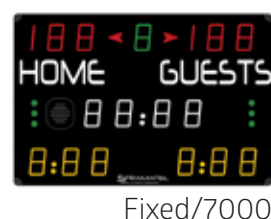

## ECONOMIC MULTISPORT SCOREBOARD WITH TOUCHSCREEN SCOREPAD

60m optimum viewing distance using 150mm high LED display, the MS7000/7100 is a wireless indoor system, perfect for multi-court venues. Score display from 0-199 and multisport capabilities, including a programmable 'Free-mode'. It also features three digit display for handball fouls.

## FEATURES

- 60m max. viewing distance
- 150mm high LED score display
- 10 character programmable team names (Alpha)
- 1000 character scrolling message (Alpha)
- Keyboard control Console
- Integrated horn (116dB at 1m)

## TECHNICAL DATA

Dimensions:	L1500 x H1000 x D90mm
Weight:	24kg
Scoreboard construction:	Powder coated aluminium/polycarbonate
Optimal viewing distance:	60m
Viewing angle:	160°
Power supply:	230V 50-60Hz, 114VA
Communication:	Keyboard/Scoreboard link by wire or HF radio