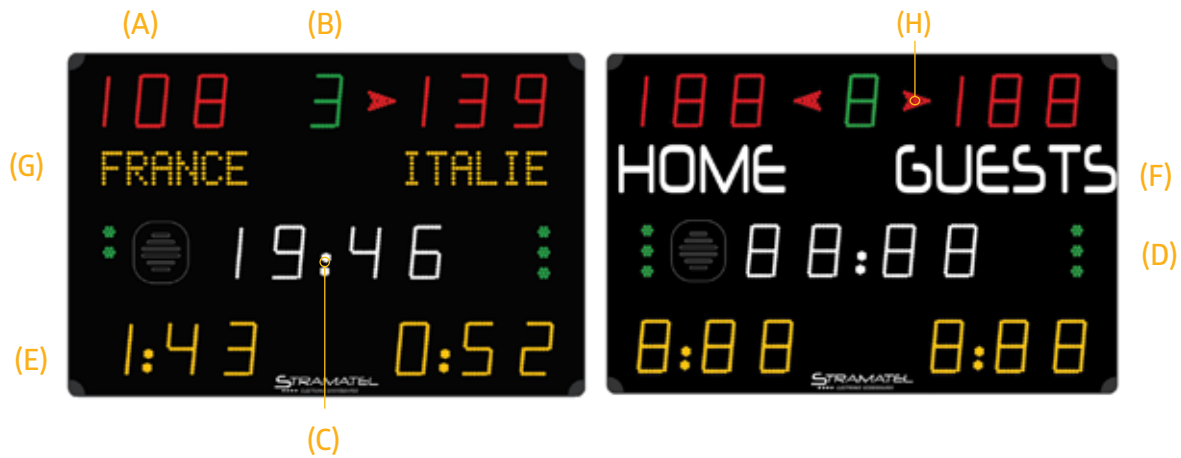

ALPHA / FIXED

DISPLAY DIMENSIONS

- (A) Score: 3 red 150mm digits per team
- (B) Period number: 150mm
- (C) Game clock, local time or time-out timer: 150mm
- (D) Time-out indicators: 3 green dots per team
- (E) Team Fouls/Penalty time count: 3 green 150mm digit per team
- (F) Programmable team names: Max. 10 characters, 12cm per team
- (G) Fixed team names: Home/Guest 12cm
- (H) Possession indicator: 1 red arrow per team
- (I) Multisport scorepad
- (J) Shotclock Console

w: www.sportserve.co.uk

e: sales@sportserve.co.uk

t: 0114 272 7733