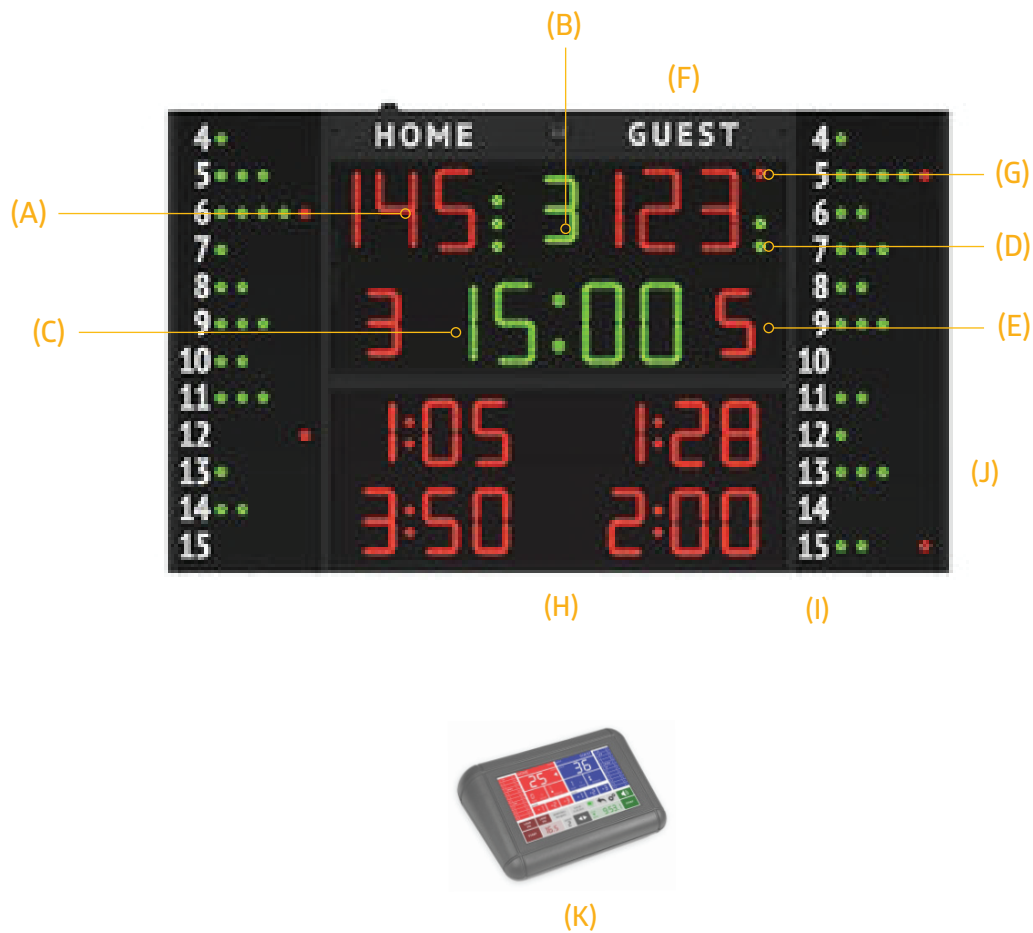

## PROFESSIONAL MULTISPORT SCOREBOARD WITH TOUCHSCREEN SCOREPAD

The FC56H25-12A1 is a wireless indoor system, perfect for single court sports halls, 110m optimum viewing distance using 250mm high LED display. Score display from 0-199, multisport capabilities, programmable team names with side panels for number and fouls of 12 players

### FEATURES

-  110m max. viewing distance
-  250mm high LED score display
-  Touchscreen scorepad with carrying case (optional)
-  Fixed player numbers
-  FIBA Level 3 approved
-  Integrated horn (120dB at 1m)
-  Penalty times/Team fouls

### TECHNICAL DATA

Dimensions:	L2410 x H1430 x D90mm
Weight:	68kg
Scoreboard construction:	Powder coated aluminium/polycarbonate
Optimal viewing distance:	110m
Viewing angle:	150°
Power supply:	100-240VAC, 50/60Hz, 435VA
Communication:	Keyboard/Scoreboard link by wire or HF radio

## DISPLAY DIMENSIONS

(A) Score:	3 red 250mm digits per team
(B) Period number:	200mm
(C) Game clock, local time or time-out timer:	250mm
(D) Time-out indicators:	3 green dots per team
(E) Team fouls	1 red 200mm digit per team
(F) Fixed team names:	White 120mm letters
(G) Possession indicator:	1 red dot per team
(H) Penalty times:	2x 3 red 200mm digit per team
(I) Player Number:	Fixed 80mm digits per player
(J) Individual fouls indicators:	4 yellow dots and 1 red dot per player
(K) Touchscreen scorepad with carrycase (optional)	