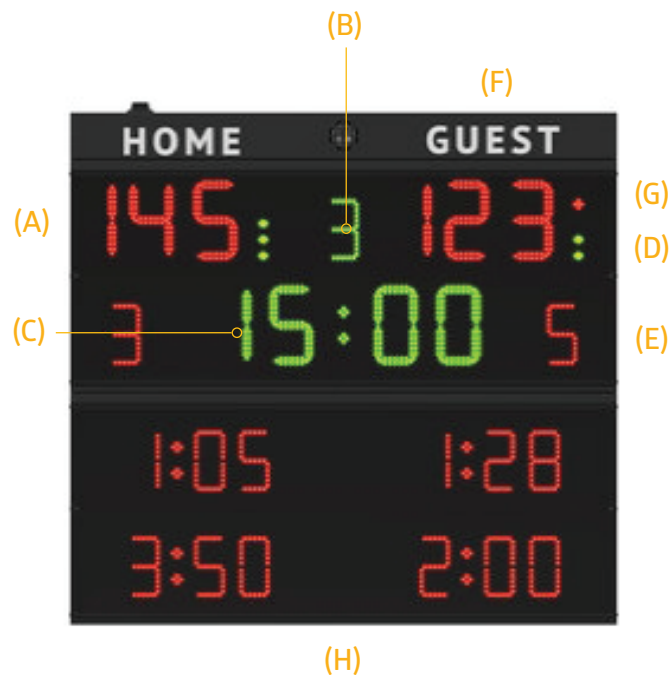

ECONOMIC MULTISPORT SCOREBOARD WITH TOUCHSCREEN SCOREPAD

The FC56H20 is a wireless indoor system, perfect for single court sports halls, 90m optimum viewing distance using 20cm high LED display. Score display from 0-199, multisport capabilities, programmable team names and penalty times.

SUPPORTED SPORTS

Basketball (FIBA level 3) - Netball - Handball - Volleyball - Boxing - Wrestling - Water polo
Tennis - Table Tennis - Badminton - Ice Hockey - 5-a-side football - Futsal

FEATURES

-  90m max. viewing distance
-  200mm high LED score display
-  Touchscreen scorepad with carrying case (optional)
-  FIBA Level 3 approved
-  Integrated horn (120dB at 1m)
-  Penalty times/Team fouls

LED SCOREBOARDS / ECO

TECHNICAL DATA

Dimensions:	L1400 x H1330 x D90mm
Weight:	35kg
Scoreboard construction:	Powder coated aluminium/polycarbonate
Optimal viewing distance:	110m
Viewing angle:	150°
Power supply:	100-240VAC, 50/60Hz, 200VA
Communication:	Keyboard/Scoreboard link by wire or HF radio

W: www.sportserve.co.uk

E: sales@sportserve.co.uk

T: 0114 272 7733

(I)

DISPLAY DIMENSIONS

(A) Score:	3 red 200mm digits per team
(B) Period number:	150mm
(C) Game clock, local time or time-out timer:	200mm
(D) Time-out indicators:	3 green dots per team
(E) Penalty times/Team fouls	1 red 150mm digit per team
(F) Fixed team names:	White 120mm letters
(G) Possession indicator:	1 red dot per team
(H) Penalty time:	2x 3 red 150mm digit per team
(I) Touchscreen scorepad with carrycase (optional)	