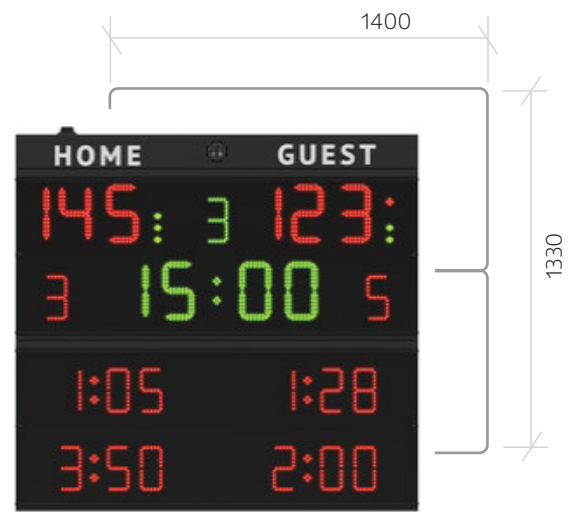

ECONOMIC MULTISPORT SCOREBOARD WITH TOUCHSCREEN SCOREPAD

The FC56H20 is a wireless indoor system, perfect for single court sports halls, 90m optimum viewing distance using 20cm high LED display. Score display from 0-199, multisport capabilities, programmable team names and penalty times.

SUPPORTED SPORTS

Basketball (FIBA level 3) - Netball - Handball - Volleyball - Boxing - Wrestling - Water polo
Tennis - Table Tennis - Badminton - Ice Hockey - 5-a-side football - Futsal

FEATURES

-  90m max. viewing distance
-  200mm high LED score display
-  Touchscreen scorepad with carrying case (optional)
-  FIBA Level 3 approved
-  Integrated horn (120dB at 1m)
-  Penalty times/Team fouls

LED SCOREBOARDS / ECO

TECHNICAL DATA

Dimensions:	L1400 x H1330 x D90mm
Weight:	35kg
Scoreboard construction:	Powder coated aluminium/polycarbonate
Optimal viewing distance:	110m
Viewing angle:	150°
Power supply:	100-240VAC, 50/60Hz, 200VA
Communication:	Keyboard/Scoreboard link by wire or HF radio

W: www.sportserve.co.uk

E: sales@sportserve.co.uk

T: 0114 272 7733

(I)

DISPLAY DIMENSIONS

(A) Score:	3 red 200mm digits per team
(B) Period number:	150mm
(C) Game clock, local time or time-out timer:	200mm
(D) Time-out indicators:	3 green dots per team
(E) Penalty times/Team fouls	1 red 150mm digit per team
(F) Fixed team names:	White 120mm letters
(G) Possession indicator:	1 red dot per team
(H) Penalty time:	2x 3 red 150mm digit per team
(I) Touchscreen scorepad with carrycase (optional)	