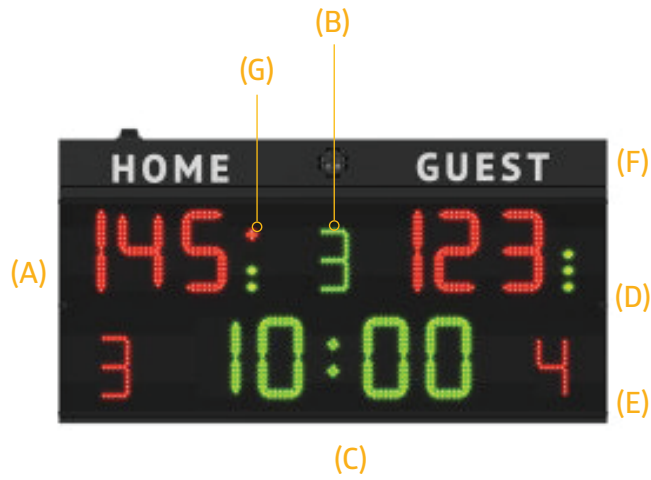

COMPACT MULTISPORT SCOREBOARD WITH TOUCHSCREEN SCOREPAD

With 200mm LED digits and a viewing distance of 90m, the FC50H20 is a multisport scoreboard suitable for medium-sized venues. Suitable for multidiscipline use (basketball, volleyball, futsal, etc.) FIBA approved, level 3.

FEATURES

- 90m max. viewing distance
- 20cm high LED score display
- Touchscreen scorepad with carrying case (optional)
- Integrated horn (120dB at 1m)
- FIBA Level 3 approved
- Wall mounting. Supplied with brackets

TECHNICAL DATA

Dimensions:	L1400 x H730 x D90mm
Weight:	21kg
Scoreboard construction:	Powder coated aluminium/polycarbonate
Optimal viewing distance:	90m
Viewing angle:	150°
Power supply:	100-240VAC, 50/60Hz, 140VA
Communication:	Keyboard/Scoreboard link by wire or HF radio

W: www.sportserve.co.uk

E: sales@sportserve.co.uk

T: 0114 272 7733

DISPLAY DIMENSIONS

(A) Score:	3 red 200mm digits per team
(B) Period number:	150mm
(C) Game clock, local time or time-out timer:	200mm
(D) Time-out indicators:	3 green dots per team
(E) Team Fouls:	1 red 150mm digit per team
(F) Fixed team names:	White 120mm letters
(G) Possession indicator:	1 red dot per team
(H) Touchscreen scorepad with carrycase (optional)	