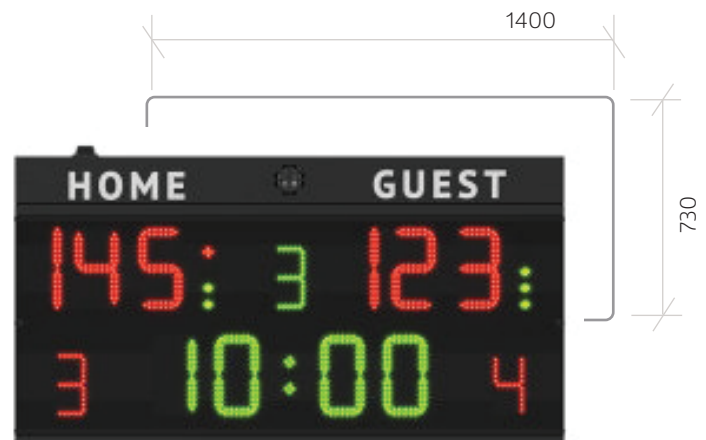

COMPACT MULTISPORT SCOREBOARD WITH TOUCHSCREEN SCOREPAD

With 200mm LED digits and a viewing distance of 90m, the FC50H20 is a multisport scoreboard suitable for medium-sized venues. Suitable for multidiscipline use (basketball, volleyball, futsal, etc.) FIBA approved, level 3.

FEATURES

- 90m max. viewing distance
- 20cm high LED score display
- Touchscreen scorepad with carrying case (optional)
- Integrated horn (120dB at 1m)
- FIBA Level 3 approved
- Wall mounting. Supplied with brackets

TECHNICAL DATA

Dimensions:	L1400 x H730 x D90mm
Weight:	21kg
Scoreboard construction:	Powder coated aluminium/polycarbonate
Optimal viewing distance:	90m
Viewing angle:	150°
Power supply:	100-240VAC, 50/60Hz, 140VA
Communication:	Keyboard/Scoreboard link by wire or HF radio

W: www.sportserve.co.uk

E: sales@sportserve.co.uk

T: 0114 272 7733

DISPLAY DIMENSIONS

(A) Score:	3 red 200mm digits per team
(B) Period number:	150mm
(C) Game clock, local time or time-out timer:	200mm
(D) Time-out indicators:	3 green dots per team
(E) Team Fouls:	1 red 150mm digit per team
(F) Fixed team names:	White 120mm letters
(G) Possession indicator:	1 red dot per team
(H) Touchscreen scorepad with carrycase (optional)	