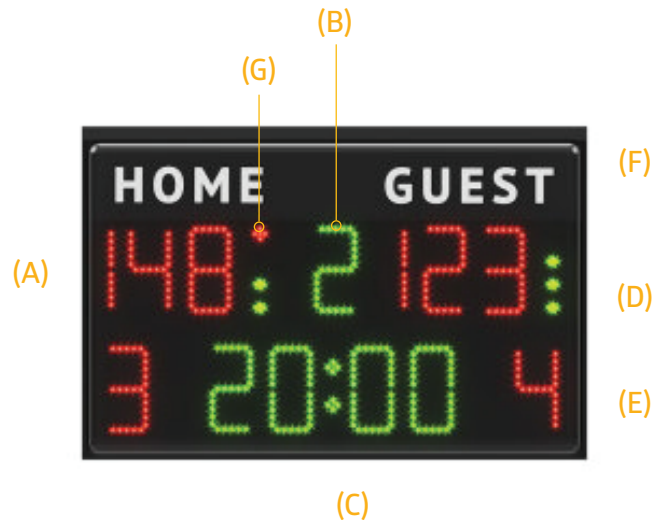

COMPACT MULTISPORT SCOREBOARD WITH TOUCHSCREEN SCOREPAD

With 150mm LED digits and a viewing distance of 50m, the FC50H15 is a compact entry-level multisport scoreboard suitable for multidiscipline use (basketball, volleyball, futsal, etc.) in small sports halls.

SUPPORTED SPORTS

Basketball - Netball - Handball - Volleyball - Boxing - Wrestling - Water polo
Tennis - Table Tennis - Badminton - Ice Hockey - 5-a-side football - Futsal

FEATURES

- 50m max. viewing distance
- 15cm high LED score display
- Touchscreen scorepad with carrying case (optional)
- Integrated horn (120dB at 1m)
- Suitable for indoor sports
- Wall mounting. Supplied with brackets

TECHNICAL DATA

Dimensions:	L910 x H600 x D95mm
Weight:	10.1kg
Scoreboard construction:	Powder coated aluminium/polycarbonate
Optimal viewing distance:	50m
Viewing angle:	150°
Power supply:	100-240V 85VA
Communication:	Keyboard/Scoreboard link by wire or HF radio

W: www.sportserve.co.uk

E: sales@sportserve.co.uk

T: 0114 272 7733

DISPLAY DIMENSIONS

(A) Score:	3 red 150mm digits per team
(B) Period number:	150mm
(C) Game clock, local time or time-out timer:	150mm
(D) Time-out indicators:	3 green dots per team
(E) Team Fouls:	1 red 150mm digit per team
(F) Fixed team names:	White 100mm letters
(G) Possession indicator:	1 red dot per team
(H) Touchscreen scorepad with carrycase (optional)	