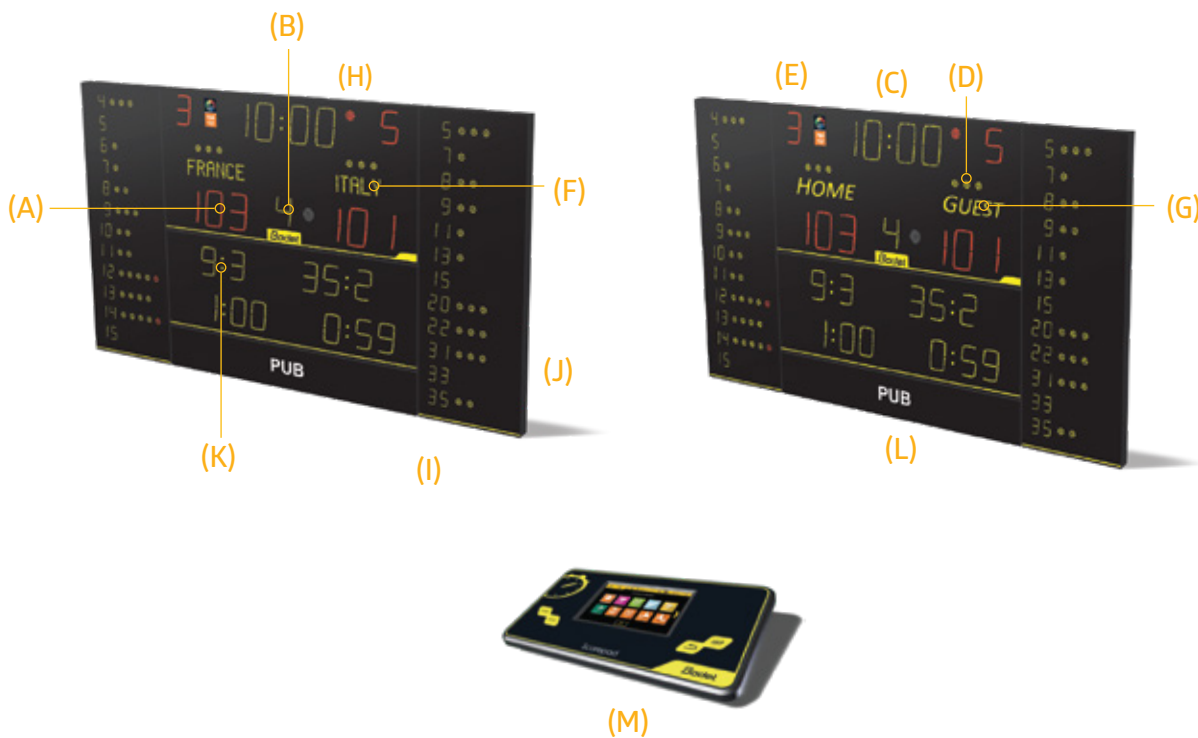

PROFESSIONAL MULTISPORT SCOREBOARD WITH TOUCHSCREEN SCOREPAD

With 120m optimum viewing distance using 25cm high LED display, the 8T225-F10 Alpha and 8T225-F10 are wireless indoor scoreboards, perfect for medium sized venues. Score display from 0-999, multi-sport capabilities, individual player fouls and programmable player numbers. The Alpha model features programmable team names and 60 character scrolling message.

SUPPORTED SPORTS

Basketball (FIBA level 3) - Netball - Handball - Volleyball - Boxing - Wrestling - Water polo
Tennis - Table Tennis - Badminton - Ice Hockey - 5-a-side football - Futsal

FEATURES

- 120m max. viewing distance
- 25cm high LED score display
- Team names can be programmed from the Scorepad touchscreen keyboard (Alpha)
- Integrated horn (120dB at 1m)
- FIBA Level 3 approved
- Programmable Player Numbers
- Advertisement/Scrolling Messages

TECHNICAL DATA

Dimensions:	L3410 x H2000 x D65.5mm
Weight:	185 kg
Scoreboard construction:	Steel
Optimal viewing distance:	120m
Viewing angle:	160°
Power supply:	230V / 50-60Hz
Communication:	Keyboard/Scoreboard link by wire or HF radio

W: www.sportserve.co.uk

E: sales@sportserve.co.uk

T: 0114 272 7733

ALPHA / FIXED

DISPLAY DIMENSIONS

- (A) Score: 3 red 250mm digits per team
- (B) Period number: 150mm
- (C) Game clock, local time or time-out timer: 250mm
- (D) Time-out indicators: 3 yellow dots per team
- (E) Team Fouls: 150mm digit per team
- (F) Programmable team names: Max. 11 characters, 12cm per team
- (G) Fixed team names: Home/Guest 12cm
- (H) Clock stopped indicator: 1 Red Dot
- (I) Player Number: 2, 10cm digits per player
- (J) Individual fouls indicators: 4 yellow dots and 1 red dot per player
- (K) Penalty time count, last foul, result of previous set : 4 yellow 200mm digits per team
- (L) Advertisement
- (M) Multisport Touchscreen scorepad