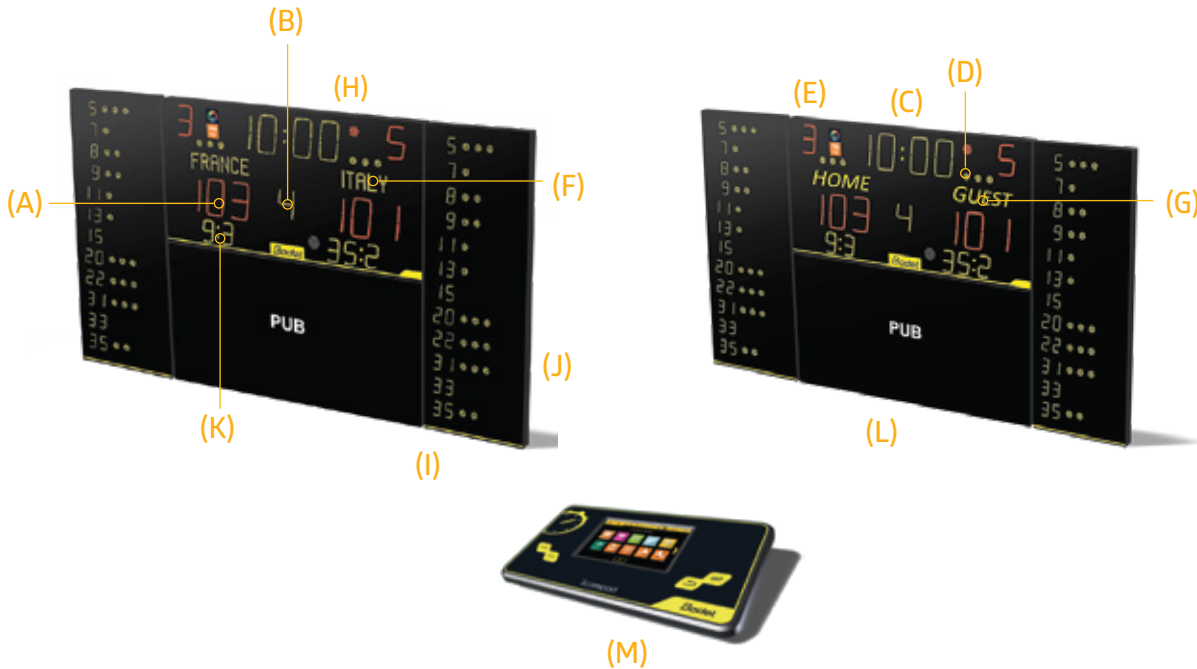

## PROFESSIONAL MULTISPORT SCOREBOARD WITH TOUCHSCREEN SCOREPAD

With 120m optimum viewing distance using 25cm high LED display, the Bodet 8T125-F10 Alpha and 8T125-F10 are multi-sport wireless modular indoor systems, perfect for multi-court venues Score display from 0-999. The Alpha model features programmable team names.

## FEATURES

- 120m max. viewing distance
- 25cm high LED score display
- Team names can be programmed from the Scorepad touchscreen keyboard (Alpha)
- Integrated horn (120dB at 1m)
- FIBA Level 3 approved
- Programmable Player Numbers
- Advertisement/Scrolling Messages

## TECHNICAL DATA

Dimensions:	L3410 x H2000 x D65.5mm
Weight:	145 kg
Scoreboard construction:	Steel
Optimal viewing distance:	120m
Viewing angle:	160°
Power supply:	230V / 50-60Hz
Communication:	Keyboard/Scoreboard link by wire or HF radio

## DISPLAY DIMENSIONS

- (A) Score: 3 red 250mm digits per team
- (B) Period number: 150mm
- (C) Game clock, local time or time-out timer: 250mm
- (D) Time-out indicators: 3 yellow dots per team
- (E) Team Fouls: 150mm digit per team
- (F) Programmable team names: Max. 11 characters, 12cm per team
- (G) Fixed team names: Home/Guest 12cm
- (H) Clock stopped indicator: 1 Red Dot
- (I) Player Number: 2, 10cm digits per player
- (J) Individual fouls indicators: 4 yellow dots and 1 red dot per player
- (K) Penalty time count: 4 yellow 150mm digits per team
- (L) Advertisement
- (M) Multisport Touchscreen scorepad