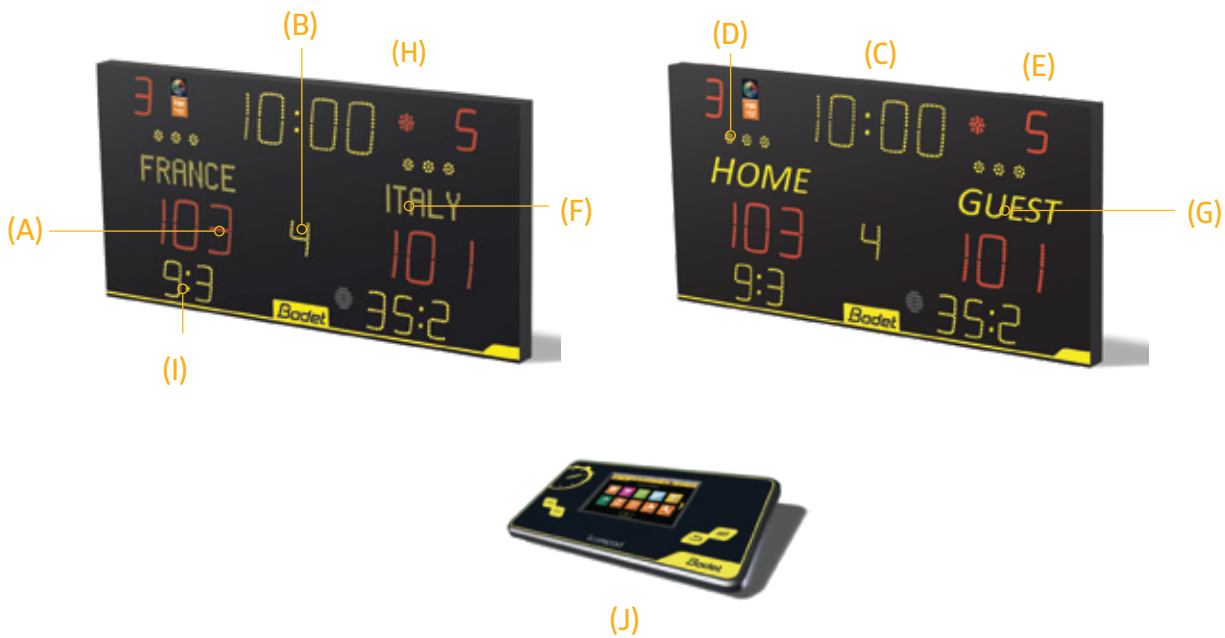

ECONOMIC MULTISPORT SCOREBOARD WITH TOUCHSCREEN SCOREPAD

The 8T120 and 8T120 Alpha are wireless multisport indoor systems with 90m optimum viewing distance using 20cm high LED display. Score display from 0-999. The Alpha model features programmable team names and 60 character scrolling message. This board also displays penalty time count, last foul, result of previous set or time out count.

SUPPORTED SPORTS

Basketball (FIBA levels 2 and 3) - Netball - Handball (national) - Volleyball (international)
Tennis - Table tennis - Badminton - Rink hockey - Floorball - Futsal

FEATURES

- 90m max. viewing distance
- 20cm high LED score display
- Team names can be programmed from the Scorepad touchscreen keyboard (Alpha)
- Integrated horn (120dB at 1m)
- FIBA Level 3 approved
- Brightness adjustable via the Scorepad.
- 60 Character Scrolling Messages (Alpha)

TECHNICAL DATA

Dimensions:	L2000 x H1000 x D65.5mm
Weight:	50 kg
Scoreboard construction:	Steel/polycarbonate
Optimal viewing distance:	90m
Viewing angle:	160°
Power supply:	230V / 50-60Hz
Communication:	Keyboard/Scoreboard link by wire or HF radio

W: www.sportserve.co.uk

E: sales@sportserve.co.uk

T: 0114 272 7733

ALPHA / FIXED

DISPLAY DIMENSIONS

(A) Score:	3 red 200mm digits per team
(B) Period number:	150mm
(C) Game clock, local time or time-out timer:	200mm
(D) Time-out indicators:	3 yellow dots per team
(E) Team Fouls:	150mm digit per team
(F) Programmable team names:	Max. 11 characters, 12cm per team
(G) Fixed team names:	Home/Guest 12cm
(H) Clock stopped indicator:	1 Red Dot
(I) Penalty time count:	4 yellow 150mm digits per team
(J) Multisport Touchscreen scorepad	