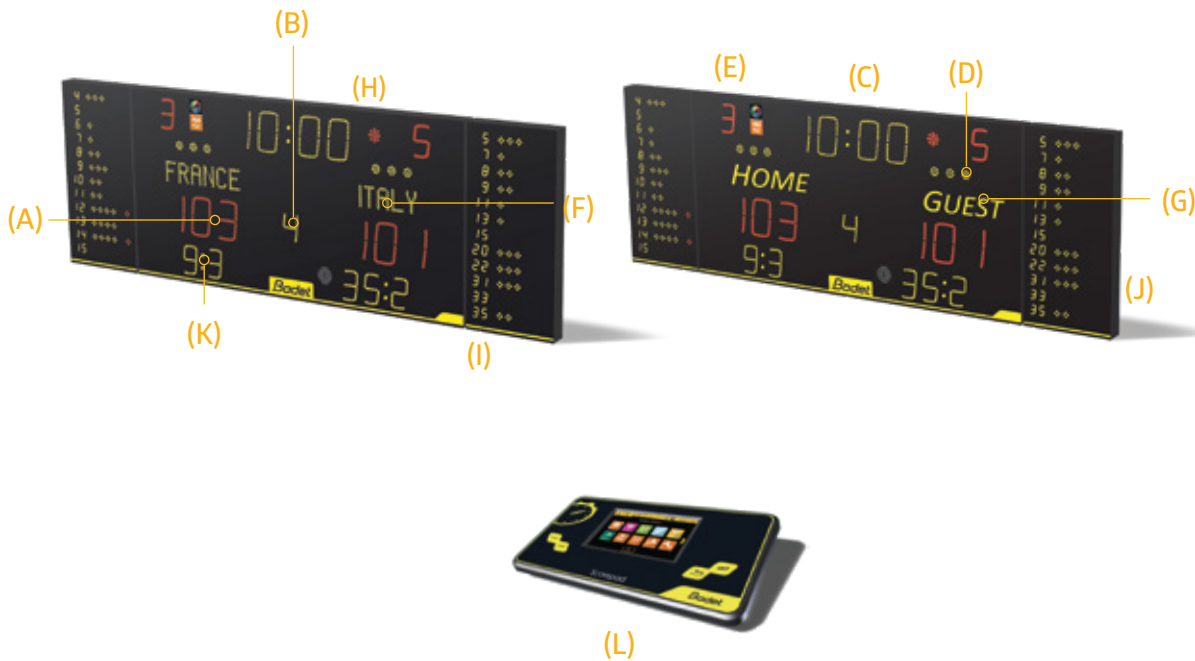

## PROFESSIONAL MULTISPORT SCOREBOARD WITH TOUCHSCREEN SCOREPAD

With 90m optimum viewing distance using 20cm high LED display, the 8T120-F6 Alpha and 8T120-F6 are wireless indoor scoreboards, perfect for medium sized venues. Score display from 0-999, multi-sport capabilities, individual player fouls and programmable player numbers. The Alpha model features programmable team names.

### FEATURES

- 90m max. viewing distance
- 20cm high LED score display
- Team names can be programmed from the Scorepad touchscreen keyboard (Alpha)
- Integrated horn (120dB at 1m)
- FIBA Level 3 approved
- Programmable Player Numbers
- 60 character scrolling message (Alpha)

### TECHNICAL DATA

Dimensions:	L2930 x H1000 x D65.5mm
Weight:	80 kg
Scoreboard construction:	Steel
Optimal viewing distance:	90m
Viewing angle:	160°
Power supply:	230V / 50-60Hz
Communication:	Keyboard/Scoreboard link by wire or HF radio

## DISPLAY DIMENSIONS

- (A) Score: 3 red 200mm digits per team
- (B) Period number: 150mm
- (C) Game clock, local time or time-out timer: 200mm
- (D) Time-out indicators: 3 yellow dots per team
- (E) Team Fouls: 150mm digit per team
- (F) Programmable team names: Max. 11 characters, 12cm per team
- (G) Fixed team names: Home/Guest 12cm
- (H) Clock stopped indicator: 1 Red Dot
- (I) Player Number: 2, 10cm digits per player
- (J) Individual fouls indicators: 4 yellow dots and 1 red dot per player
- (K) Penalty time count: 4 yellow 150mm digits per team
- (L) Multisport Touchscreen scorepad