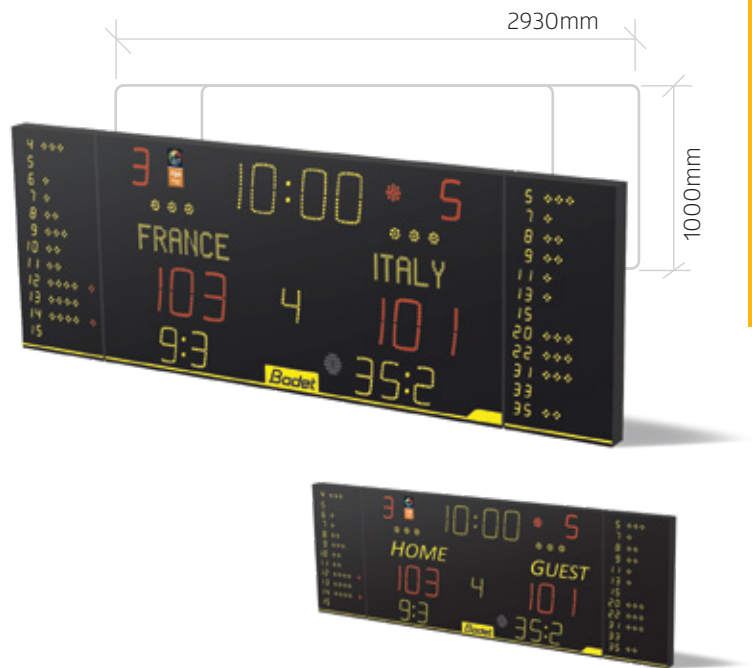

## PROFESSIONAL MULTISPORT SCOREBOARD WITH TOUCHSCREEN SCOREPAD

With 90m optimum viewing distance using 20cm high LED display, the 8T120-F6 Alpha and 8T120-F6 are wireless indoor scoreboards, perfect for medium sized venues. Score display from 0-999, multi-sport capabilities, individual player fouls and programmable player numbers. The Alpha model features programmable team names.

### FEATURES

- 90m max. viewing distance
- 20cm high LED score display
- Team names can be programmed from the Scorepad touchscreen keyboard (Alpha)
- Integrated horn (120dB at 1m)
- FIBA Level 3 approved
- Programmable Player Numbers
- 60 character scrolling message (Alpha)

### TECHNICAL DATA

Dimensions:	L2930 x H1000 x D65.5mm
Weight:	80 kg
Scoreboard construction:	Steel
Optimal viewing distance:	90m
Viewing angle:	160°
Power supply:	230V / 50-60Hz
Communication:	Keyboard/Scoreboard link by wire or HF radio

## DISPLAY DIMENSIONS

- (A) Score: 3 red 200mm digits per team
- (B) Period number: 150mm
- (C) Game clock, local time or time-out timer: 200mm
- (D) Time-out indicators: 3 yellow dots per team
- (E) Team Fouls: 150mm digit per team
- (F) Programmable team names: Max. 11 characters, 12cm per team
- (G) Fixed team names: Home/Guest 12cm
- (H) Clock stopped indicator: 1 Red Dot
- (I) Player Number: 2, 10cm digits per player
- (J) Individual fouls indicators: 4 yellow dots and 1 red dot per player
- (K) Penalty time count: 4 yellow 150mm digits per team
- (L) Multisport Touchscreen scorepad