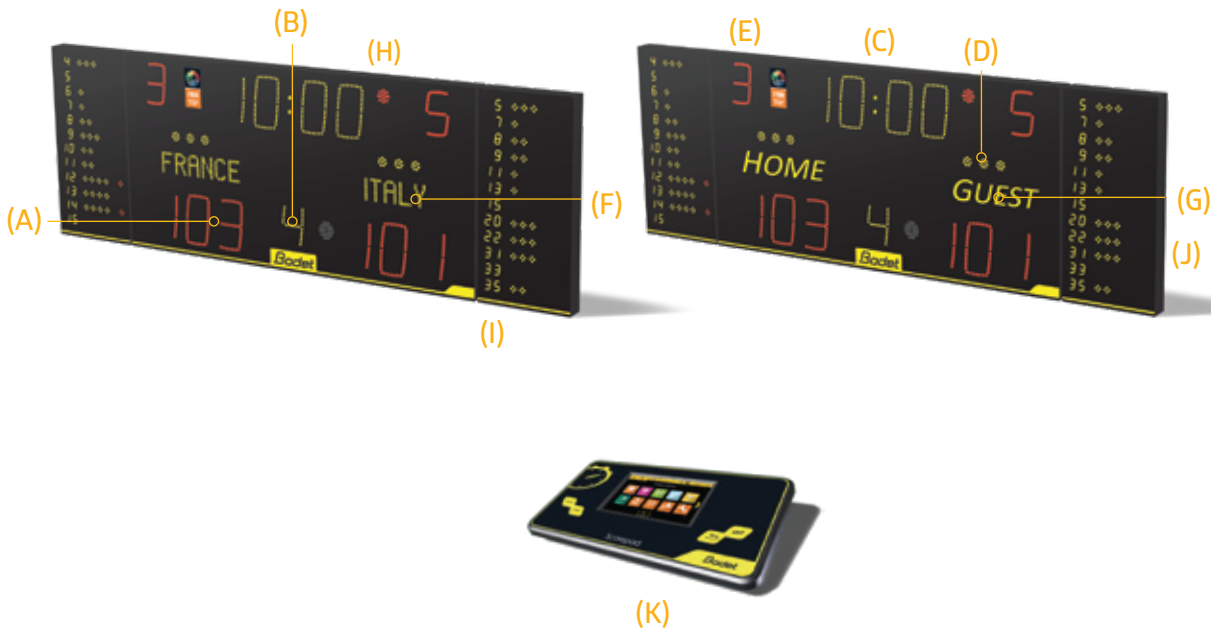

PROFESSIONAL MULTISPORT SCOREBOARD WITH TOUCHSCREEN SCOREPAD

With 120m optimum viewing distance using 25cm high LED display, the 8025-F6 Alpha and 8025-F6 are wireless indoor scoreboards, perfect for medium sized venues. Score display from 0-999, multi-sport capabilities, individual player fouls and programmable player numbers. The Alpha model features programmable team names.

SUPPORTED SPORTS

Basketball (FIBA level 3) - Netball - Handball - Volleyball - Boxing - Wrestling - Water polo
Tennis - Table Tennis - Badminton - Ice Hockey - 5-a-side football - Futsal

FEATURES

- 👁 120m max. viewing distance
- 25cm high LED score display
- Team names can be programmed from the Scorepad touchscreen keyboard (Alpha)
- Integrated horn (120dB at 1m)
- FIBA Level 3 approved
- Programmable Player Numbers
- 60 character scrolling message (Alpha)

TECHNICAL DATA

Dimensions:	L2930 x H1000 x D65.5mm
Weight:	80 kg
Scoreboard construction:	Steel
Optimal viewing distance:	120m
Viewing angle:	160°
Power supply:	230V / 50-60Hz
Communication:	Keyboard/Scoreboard link by wire or HF radio

W: www.sportserve.co.uk

E: sales@sportserve.co.uk

T: 0114 272 7733

ALPHA / FIXED

DISPLAY DIMENSIONS

- (A) Score: 3 red 250mm digits per team
- (B) Period number: 150mm
- (C) Game clock, local time or time-out timer: 250mm
- (D) Time-out indicators: 3 yellow dots per team
- (E) Team Fouls: 150mm digit per team
- (F) Programmable team names: Max. 11 characters, 12cm per team
- (G) Fixed team names: Home/Guest 12cm
- (H) Clock stopped indicator: 1 Red Dot
- (I) Player Number: 2, 6cm digits per player
- (J) Individual fouls indicators: 4 yellow dots and 1 red dot per player
- (K) Multisport Touchscreen scorepad