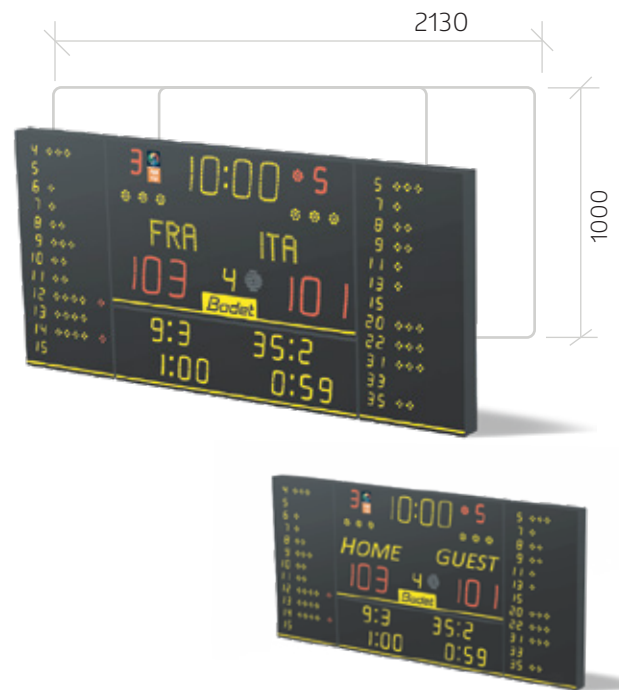

PROFESSIONAL MULTISPORT SCOREBOARD WITH TOUCHSCREEN SCOREPAD

With 60m optimum viewing distance using 15cm high LED display, the 8T215-F6 Alpha and 8T215-F6 are wireless indoor scoreboards, perfect for medium sized venues. Score display from 0-999, multi-sport capabilities, individual player fouls and programmable player numbers. The Alpha model features programmable team names.

SUPPORTED SPORTS

Basketball (FIBA level 3) - Netball - Handball - Volleyball - Boxing - Wrestling - Water polo
Tennis - Table Tennis - Badminton - Ice Hockey - 5-a-side football - Futsal

FEATURES

- 60m max. viewing distance
- 15cm high LED score display
- Team names can be programmed from the Scorepad touchscreen keyboard (Alpha)
- Integrated horn (116dB at 1m)
- FIBA Level 3 approved
- Programmable Player Numbers
- 60 character scrolling message (Alpha)

TECHNICAL DATA

Dimensions:	L2130 x H1000 x D65.5mm
Weight:	90 kg
Scoreboard construction:	Steel
Optimal viewing distance:	60m
Viewing angle:	160°
Power supply:	230V / 50-60Hz
Communication:	Keyboard/Scoreboard link by wire or HF radio

W: www.sportserve.co.uk

E: sales@sportserve.co.uk

T: 0114 272 7733

ALPHA / FIXED

DISPLAY DIMENSIONS

- | | |
|-----------------------------------------------|----------------------------------------|
| (A) Score: | 3 red 150mm digits per team |
| (B) Period number: | 100mm |
| (C) Game clock, local time or time-out timer: | 150mm |
| (D) Time-out indicators: | 3 yellow dots per team |
| (E) Team Fouls: | 100mm digit per team |
| (F) Programmable team names: | Max. 7 characters, 12cm per team |
| (G) Fixed team names: | Home/Guest 12cm |
| (H) Clock stopped indicator: | 1 Red Dot |
| (I) Player Number: | 2, 6cm digits per player |
| (J) Individual fouls indicators: | 4 yellow dots and 1 red dot per player |
| (K) Penalty time count: | 4 yellow 100mm digits per team |
| (L) Multisport Touchscreen scorepad | |