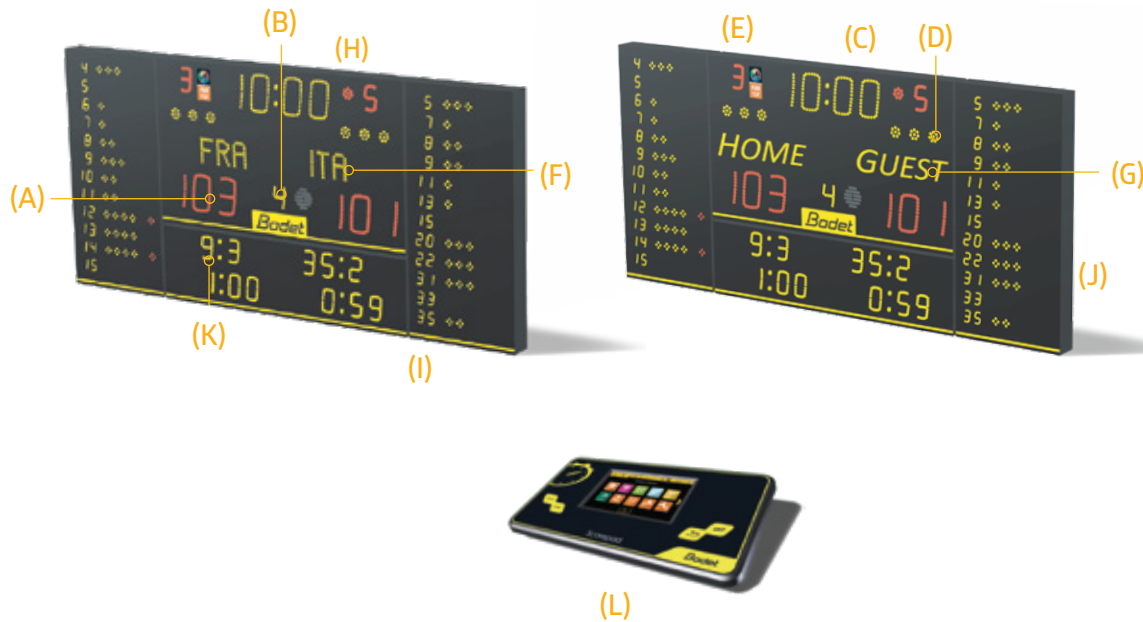

PROFESSIONAL MULTISPORT SCOREBOARD WITH TOUCHSCREEN SCOREPAD

With 60m optimum viewing distance using 15cm high LED display, the 8T215-F6 Alpha and 8T215-F6 are wireless indoor scoreboards, perfect for medium sized venues. Score display from 0-999, multi-sport capabilities, individual player fouls and programmable player numbers. The Alpha model features programmable team names.

SUPPORTED SPORTS

Basketball (FIBA level 3) - Netball - Handball - Volleyball - Boxing - Wrestling - Water polo
Tennis - Table Tennis - Badminton - Ice Hockey - 5-a-side football - Futsal

FEATURES

- 60m max. viewing distance
- 15cm high LED score display
- Team names can be programmed from the Scorepad touchscreen keyboard (Alpha)
- Integrated horn (116dB at 1m)
- FIBA Level 3 approved
- Programmable Player Numbers
- 60 character scrolling message (Alpha)

TECHNICAL DATA

Dimensions:	L2130 x H1000 x D65.5mm
Weight:	90 kg
Scoreboard construction:	Steel
Optimal viewing distance:	60m
Viewing angle:	160°
Power supply:	230V / 50-60Hz
Communication:	Keyboard/Scoreboard link by wire or HF radio

W: www.sportserve.co.uk

E: sales@sportserve.co.uk

T: 0114 272 7733

ALPHA / FIXED

DISPLAY DIMENSIONS

- | | |
|-----------------------------------------------|----------------------------------------|
| (A) Score: | 3 red 150mm digits per team |
| (B) Period number: | 100mm |
| (C) Game clock, local time or time-out timer: | 150mm |
| (D) Time-out indicators: | 3 yellow dots per team |
| (E) Team Fouls: | 100mm digit per team |
| (F) Programmable team names: | Max. 7 characters, 12cm per team |
| (G) Fixed team names: | Home/Guest 12cm |
| (H) Clock stopped indicator: | 1 Red Dot |
| (I) Player Number: | 2, 6cm digits per player |
| (J) Individual fouls indicators: | 4 yellow dots and 1 red dot per player |
| (K) Penalty time count: | 4 yellow 100mm digits per team |
| (L) Multisport Touchscreen scorepad | |