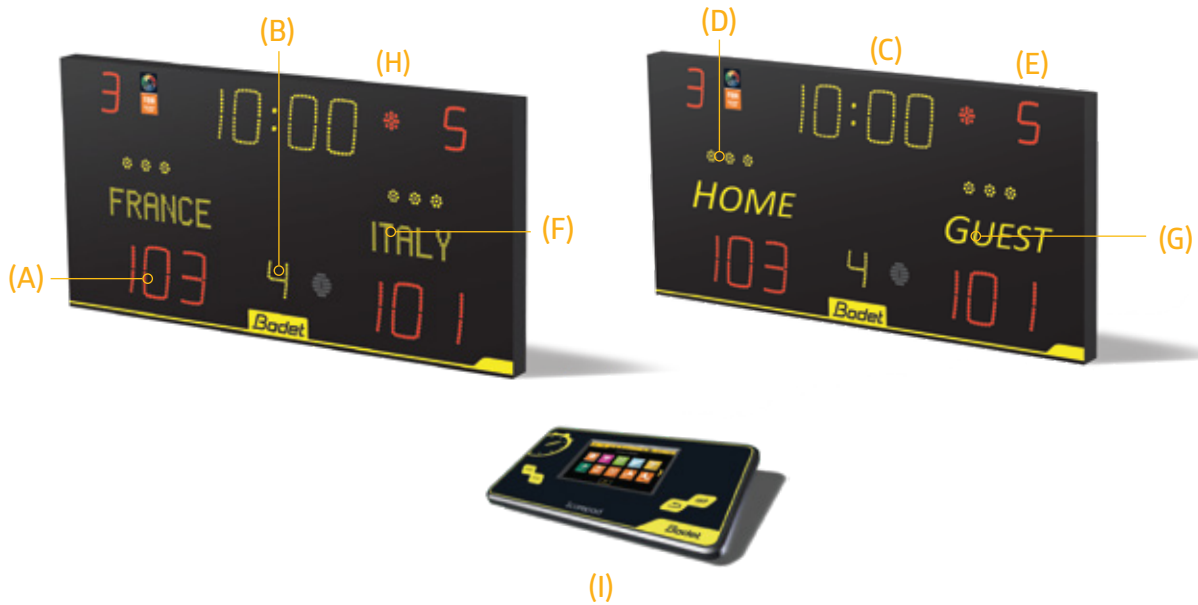

## ECONOMIC MULTISPORT SCOREBOARD WITH TOUCHSCREEN SCOREPAD

The 8020 and 8020 Alpha are wireless indoor systems, perfect for multi-court sports halls with 90m optimum viewing distance using 20cm high LED display. Score display from 0-999 and multisport capabilities. The Alpha model features programmable team names and 60 character scrolling message.

## FEATURES

- 90m max. viewing distance
- 20cm high LED score display
- Team names can be programmed from the Scorepad touchscreen keyboard (Alpha)
- Integrated horn (120dB at 1m)
- FIBA Level 3 approved
- Brightness adjustable via the Scorepad.

## TECHNICAL DATA

Dimensions:	L2000 x H1000 x D65.5mm
Weight:	50 kg
Scoreboard construction:	Steel/polycarbonate
Optimal viewing distance:	90m
Viewing angle:	160°
Power supply:	230V / 50-60Hz
Communication:	Keyboard/Scoreboard link by wire or HF radio

## DISPLAY DIMENSIONS

(A) Score:	3 red 200mm digits per team
(B) Period number:	150mm
(C) Game clock, local time or time-out timer:	200mm
(D) Time-out indicators:	3 yellow dots per team
(E) Team Fouls:	150mm digit per team
(F) Programmable team names:	Max. 11 characters, 12cm per team
(G) Fixed team names:	Home/Guest 12cm
(H) Clock stopped indicator:	1 Red Dot
(I) Multisport Touchscreen scorepad	