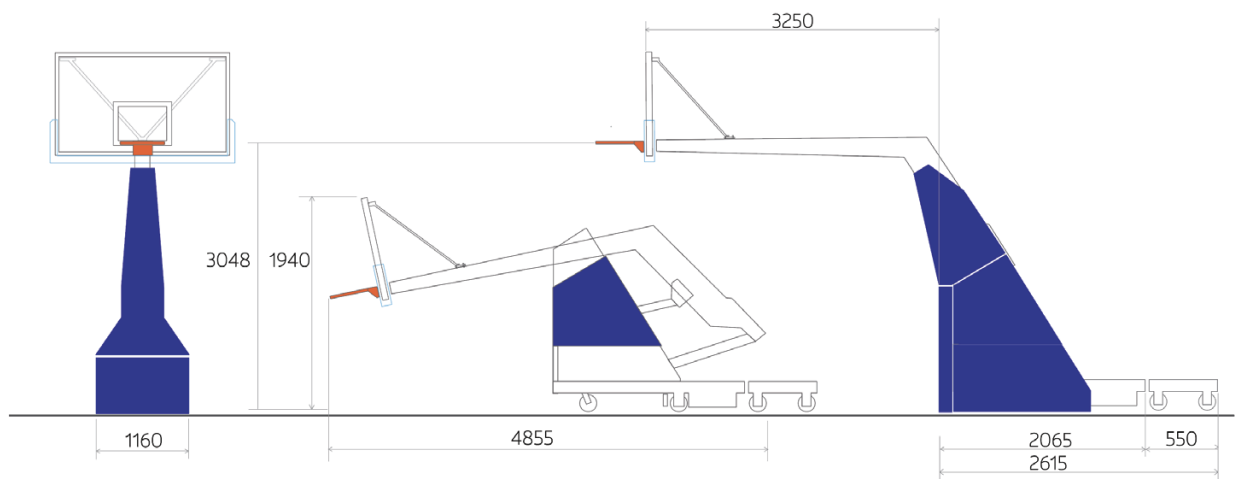

INCLUDES

Steel construction - powder coated

Glass board model 197 - dimensions 180 x 105 cm, made of tempered glass, sheet thickness 10 mm, sheet embedded in an extruded aluminum frame, lines fired in the glass. In the place of contact between the plate and the rim, the glass is cut, which means that the rim does not touch the glass pane, and the forces are transferred to the steel structure of the set. Three points for mounting the board

Model 298 net rim - certified by the Polish Institute of Sport, meets all FIBA requirements, "positive lock" system - a latch that holds the rim in the locked position for a load of 80 kg. Secure mesh attachment eliminating the possibility of hand (finger) damage

Stand covers

Plate cover

UNIT DIMENSIONS

W: www.sportserve.co.uk

E: sales@sportserve.co.uk

T: 0114 272 7733